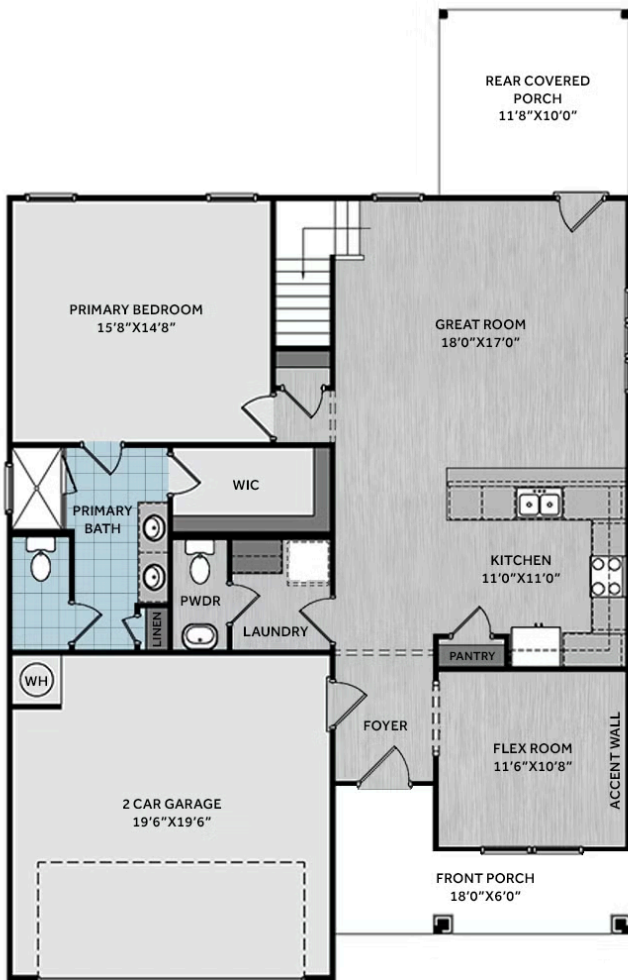

Just off the foyer, a laundry room with a stacked washer/dryer offers convenient access to a half-bath. The open great room is designed for everyday living and entertaining, with an optional fireplace and access to the rear patio or optional covered porch. \*Please note: the fireplace option requires the covered porch.

The first-floor primary suite is privately located off the great room and includes a large walk-in closet.

...Read More Online

Elevation A-Similar Elevation

Elevation F - Artistic Rendering for Representation Purposes Only

## FIRST FLOOR

## SECOND FLOOR