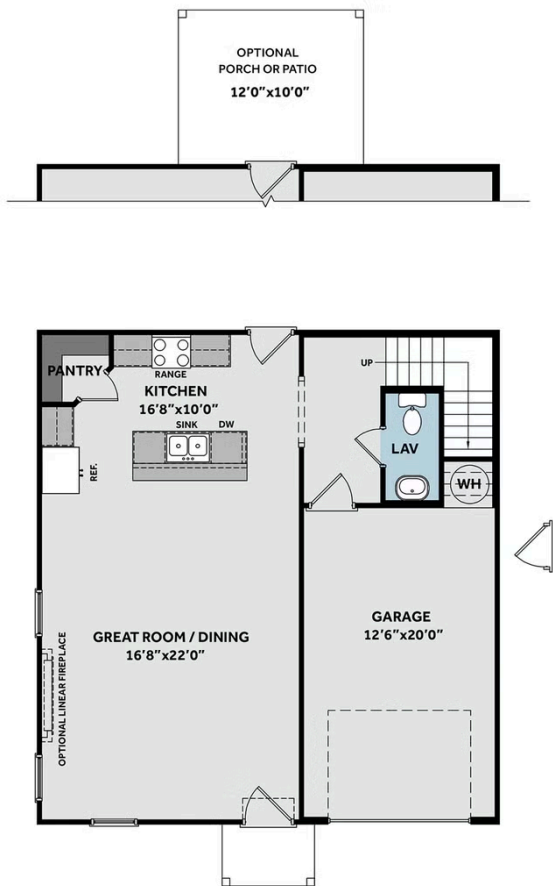

1,644 Sq. Ft.

2 Stories

3 Bed

2.5 Bath

Primary Bed: Up

About Tryon

Named for William Tryon, governor of North Carolina and namesake of the historic Tryon Palace in New Bern, **The Tryon** floorplan blends classic inspiration with smart, modern living.

Step inside to an open and inviting great room—perfect for gathering—with the option to add a corner fireplace for extra warmth and charm. The kitchen features a functional layout with a corner pantry, center island with sink, and opens to a designated dining area. Extend your living space outdoors with the option of a covered porch or patio. A convenient half bath completes the thoughtfully designed first floor.

Upstairs, all bedrooms are tucked away for privacy and comfort. The spacious primary suite includes a

[...Read More Online](#)

Elevation A

Elevation F

THE TRYON

CC1644

FIRST FLOOR

SECOND FLOOR