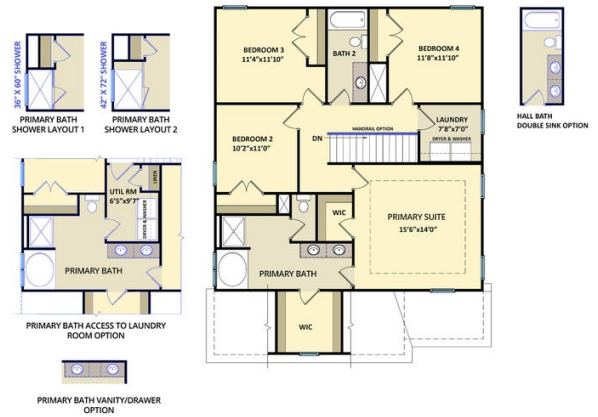

- Great room with gas log fireplace
- Staircase with metal balusters
- Eat-in, gourmet kitchen features granite countertops, subway tile backsplash, white cabinets, stainless steel microwave, dishwasher, smooth cooktop, and double wall ovens, satin nickel finishes, pantry, island with sink overlooking the breakfast nook
- Covered rear porch and grill patio are perfect for entertaining
- Half bath with pedestal sink and oval mirror

ARCHIVED 11/07/2023

The Bailey
CC2136

FIRST FLOOR

SECOND FLOOR

SECOND FLOOR WITH BONUS ROOM