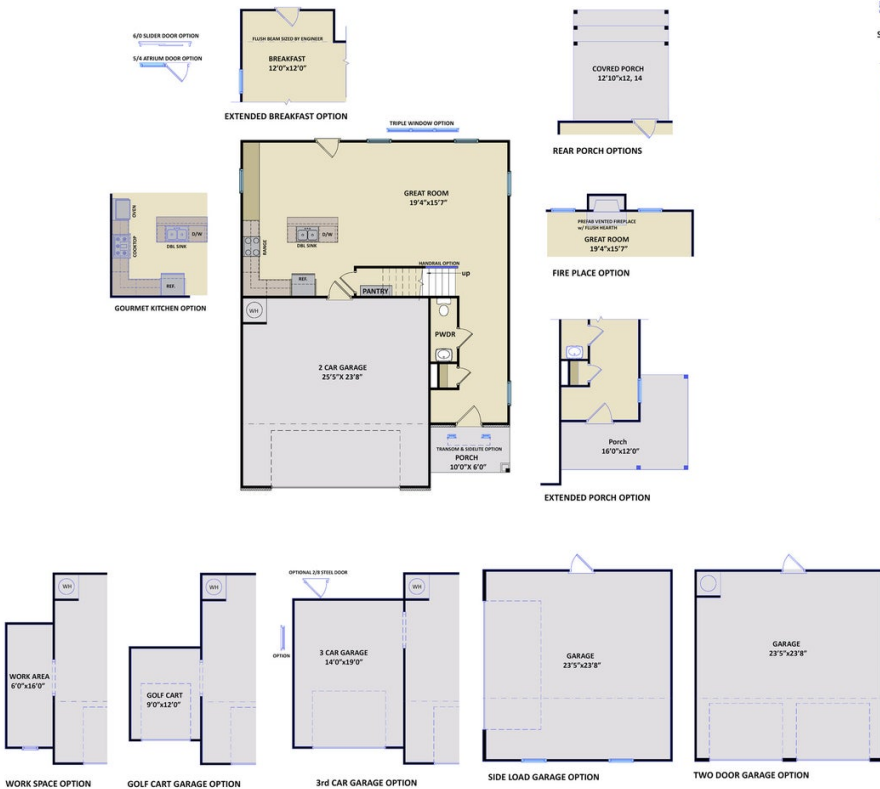

- Great room with gas log fireplace
- Staircase with metal balusters
- Eat-in, gourmet kitchen features granite countertops, subway tile backsplash, white cabinets, stainless steel microwave, dishwasher, smooth cooktop, and double wall ovens, satin nickel finishes, pantry, island with sink overlooking the breakfast nook
- Covered rear porch and grill patio are perfect for entertaining
- Half bath with pedestal sink and oval mirror

ARCHIVED 11/07/2023

The Bailey
CC2136

FIRST FLOOR

SECOND FLOOR

SECOND FLOOR WITH BONUS ROOM