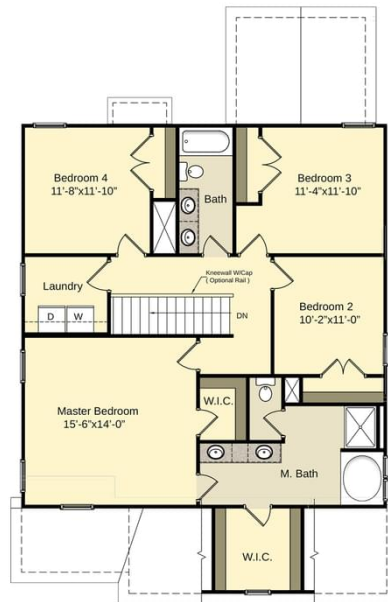

2,136 - 2,424 Sq. Ft.

2 Stories

4 Bed

2.5 Bath

Master Bed: Up

## About Bailey

- Great room with fireplace
- Kitchen and breakfast area with island
- Gourmet kitchen option with double ovens
- Optional rear porch
- All bedrooms on second floor.
- Master suite with tray ceiling option, walk-in closet, his and hers sinks, garden tub, separate shower and private water closet.

...Read More Online

Elevation C

Elevation K

**The Bailey**  
CC2136

**FIRST FLOOR**

**SECOND FLOOR**

**SECOND FLOOR WITH BONUS ROOM**

**THIRD FLOOR**