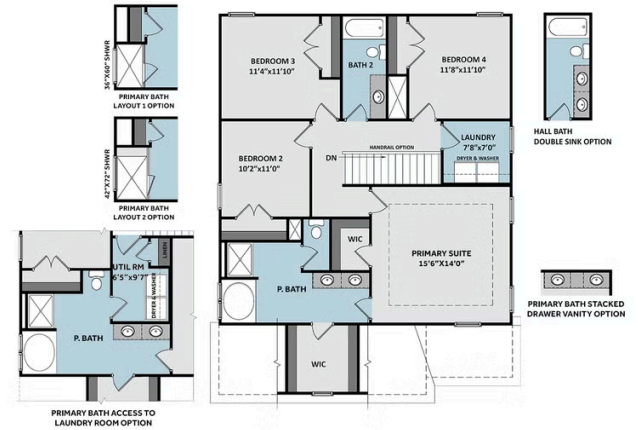

2,136 - 2,424 Sq. Ft.

2 Stories

4 Bed

2.5 Bath

Primary Bed: Up

About Bailey

- Great room with optional gas log fireplace
- Open kitchen with island and optional extended breakfast area with views to the backyard; Gourmet kitchen appliance layout option with double wall ovens and cooktop
- Optional rear porch with 3 door options
- Primary suite on the second floor with optional tray ceiling, walk-in closet, primary bath with dual sinks, private water closet, optional drawer stack in vanity, and 3 tub/shower layout options.
 - Standard option with garden tub and separate shower

...Read More Online

Elevation B

Elevation C

Elevation F

ARCHIVED 7/24/2024

THE BAILEY

CC2136

FIRST FLOOR

SECOND FLOOR

SECOND FLOOR (with Bonus Room)