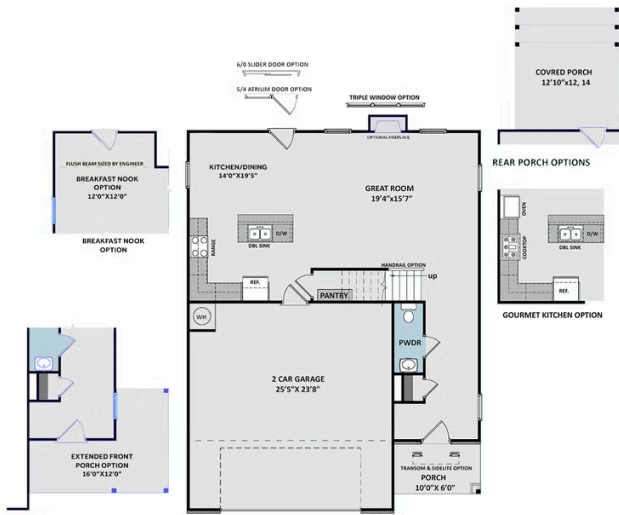

2,136 - 2,424 Sq. Ft.

2 Stories

4 Bed

2.5 Bath

Primary Bed: Up

About Bailey

- Great room with optional gas log fireplace
- Open kitchen with island and optional extended breakfast area with views to the backyard; Gourmet kitchen appliance layout option with double wall ovens and cooktop
- Optional rear porch with 3 door options
- Primary suite on the second floor with optional tray ceiling, walk-in closet, primary bath with dual sinks, private water closet, optional drawer stack in vanity, and 3 tub/shower layout options.
 - Standard option with garden tub and separate shower

...Read More Online

Elevation B

Elevation C

Elevation F

ARCHIVED 7/24/2024

THE BAILEY

CC2136

FIRST FLOOR

SECOND FLOOR

SECOND FLOOR (with Bonus Room)