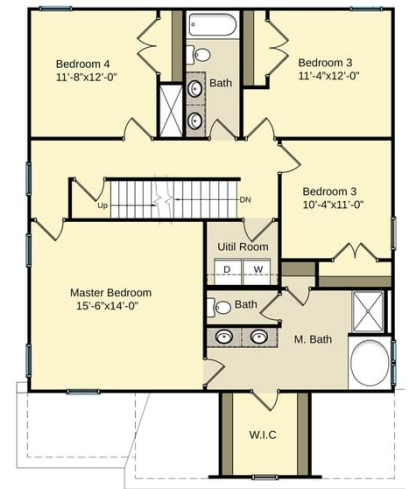

2,136 - 2,424 Sq. Ft.

2 Stories

4 Bed

2.5 Bath

Master Bed: Up

## About Bailey

- Great room with fireplace
- Kitchen and breakfast area with island
- Gourmet kitchen option with double ovens
- Optional rear porch
- All bedrooms on second floor.
- Master suite with tray ceiling option, walk-in closet, his and hers sinks, garden tub, separate shower and private water closet.

...Read More Online

Elevation C

Elevation K

**The Bailey**  
CC2136

**FIRST FLOOR**

**SECOND FLOOR**

**SECOND FLOOR WITH BONUS ROOM**

**THIRD FLOOR**