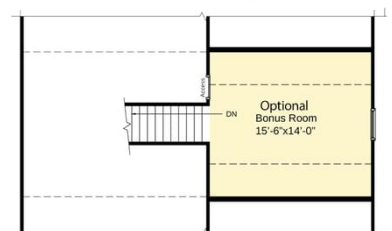

2,136 - 2,424 Sq. Ft.

2 Stories

4 Bed

2.5 Bath

Master Bed: Up

## About Bailey

- Great room with fireplace
- Kitchen and breakfast area with island
- Gourmet kitchen option with double ovens
- Optional rear porch
- All bedrooms on second floor.
- Master suite with tray ceiling option, walk-in closet, his and hers sinks, garden tub, separate shower and private water closet.

...Read More Online

Elevation C

Elevation K

**The Bailey**  
CC2136

**FIRST FLOOR**

**SECOND FLOOR**

**SECOND FLOOR WITH BONUS ROOM**

**THIRD FLOOR**