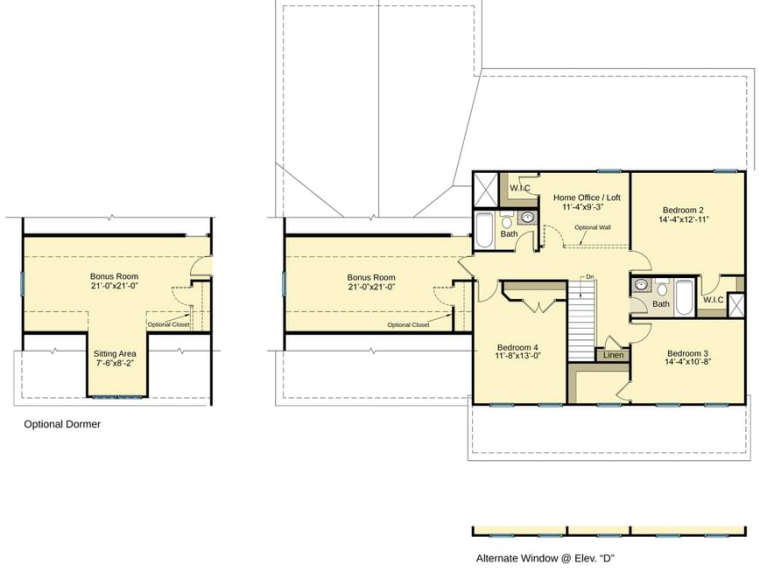

3,216 Sq. Ft.

2 Stories

4 - 6 Bed

3.5 Bath

2 - 3 Garage

Master Bed: Down

## About Wagner

This home features a master suite on the first floor

- Kitchen with island
- Great room with fireplace
- Formal dining room with coffered ceiling and wainscoting detail option
- Formal living room with barn door option
- Carolina room
- Optional covered or screened porch

...Read More Online

Elevation B

Elevation C

Elevation D

**The Wagner**  
CC3216

**FIRST FLOOR**

**SECOND FLOOR**

Prices, plans, dimensions, features, specifications, materials, and availability of homes or communities are subject to change without notice or obligation. Illustrations are artists depictions only and may differ from completed improvements. All prices subject to change without notice. Please contact your sales associate before writing an offer.