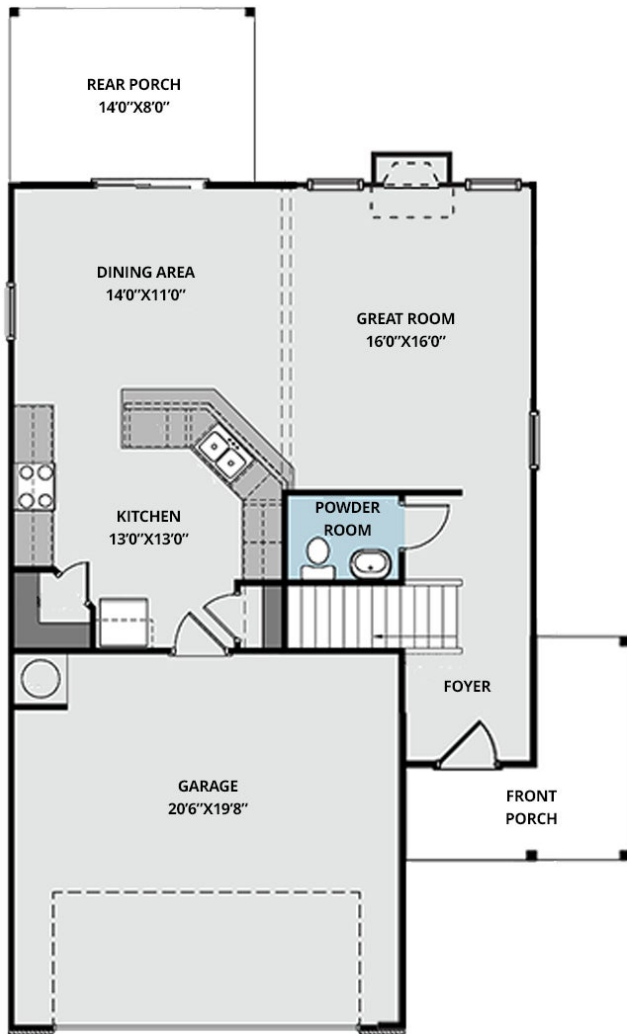

About 114 Watercress Lane

- This home sits on a corner!
- Great room with gas log fireplace with floating mantle stained in "Grey Chestnut".
- Rear covered porch creates the perfect outdoor space and is easily accessible through the great room.
- Kitchen with sink overlooking the great room, quartz countertops in "Arctic White", natural stone herringbone mosaic backsplash, white shaker cabinets, corner pantry, and open dining area with views to the backyard; Stainless steel microwave, dishwasher, and smooth top range.

FIRST FLOOR

SECOND FLOOR