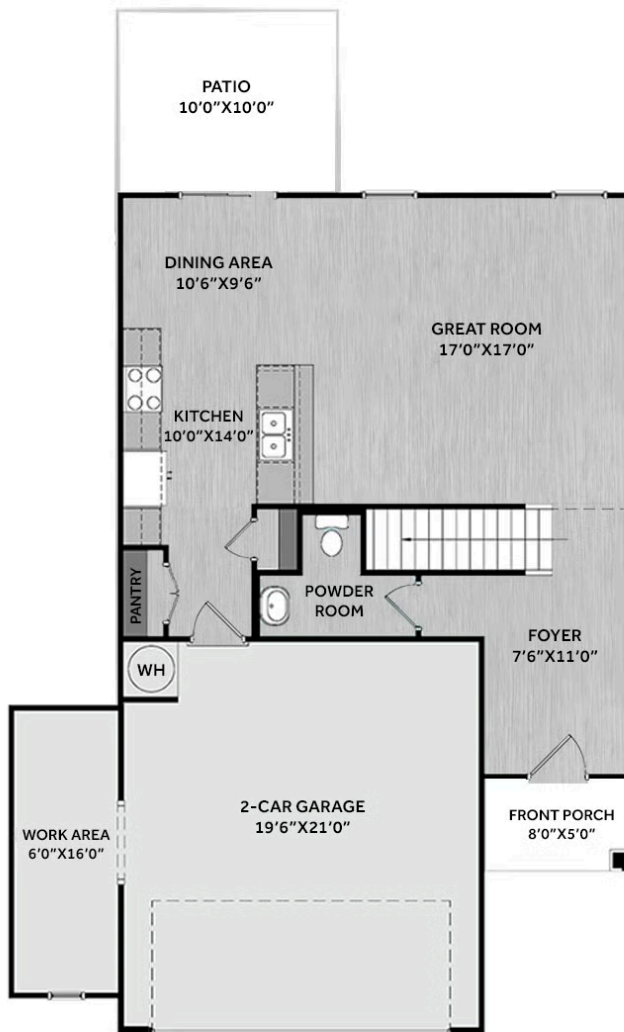

1,885 Sq Ft

2.0 Story

3 Beds

2.5 Baths

2 Car Garage

Primary Bedroom: Up

About 243 Meadow Sage Street

- This inviting corner lot home welcomes you with a foyer offering access to a convenient half bath and opens seamlessly into a spacious great room that connects to the kitchen and dining area—perfect for everyday living and entertaining.
- The kitchen features bar seating, “Luna Pearl” granite countertops, white shaker cabinets, ceramic tile backsplash, a pantry, and stainless steel appliances, including a microwave, dishwasher, and smooth-top range.
- The dining area opens through sliding glass doors to a rear grill patio, creating an ideal space for

FIRST FLOOR

SECOND FLOOR