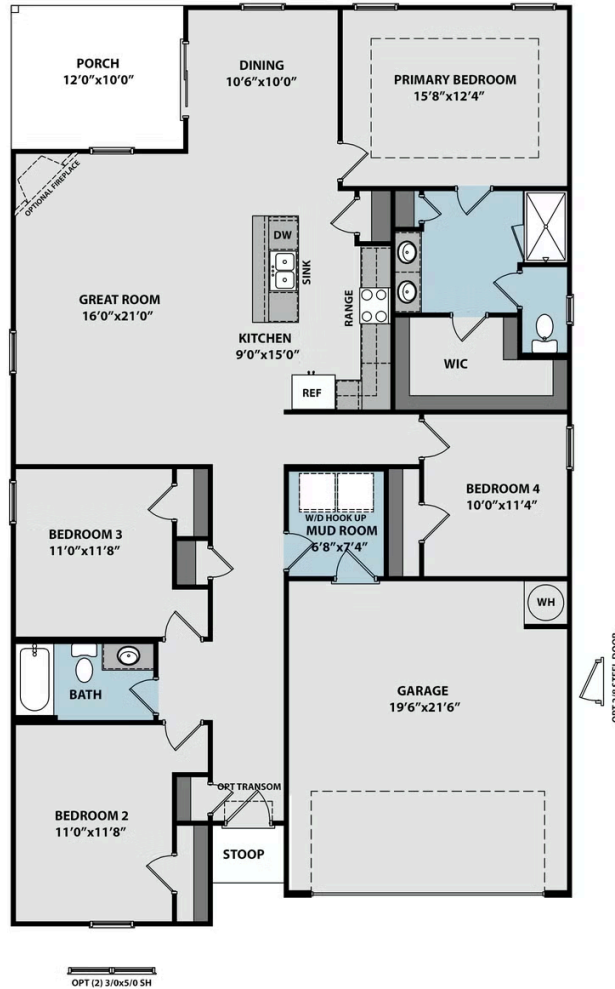

ARCHIVED 6/16/26

MAIN LEVEL