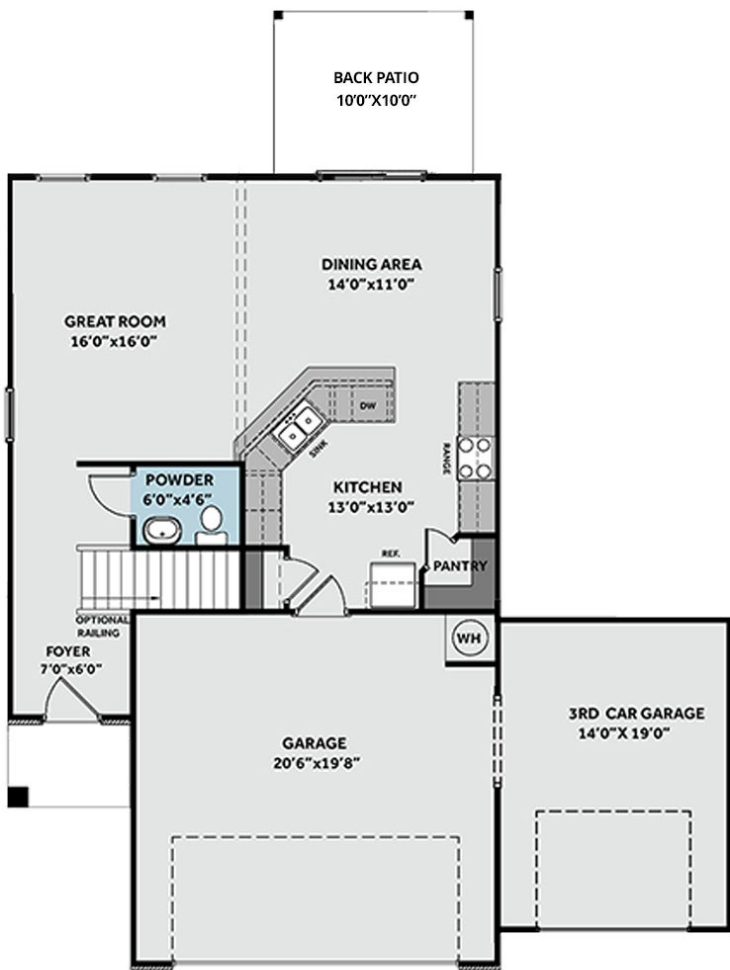

About 335 Tulip Oak Drive

- The Springfield floorplan boasts a spacious great room that seamlessly connects to the kitchen and dining area, creating a welcoming and open living space.
- The kitchen, featuring a sink overlooking the great room, granite countertops in "Azul Platino", subway tile backsplash in "Desert Gray" set in a brick pattern, white shaker cabinets, and a corner pantry, flows into an open dining area with backyard views, sliding door access to the grill patio, and stainless steel appliances, including a microwave, dishwasher, and smooth top range.
- The main level includes a convenient half-bath with a pedestal sink and oval mirror.

FIRST FLOOR

SECOND FLOOR