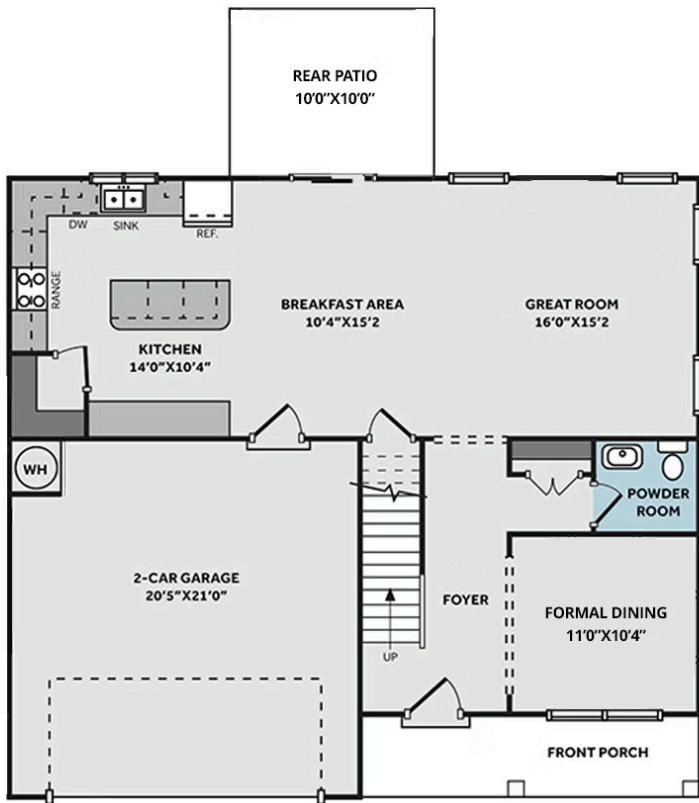

2,325 Sq Ft

2.0 Story

4 Beds

2.5 Baths

2 Car Garage

Primary Bedroom: Up

About 336 Tulip Oak Drive

- This home features a formal dining room, off the foyer, painted in Sherwin Williams "Software".
- The spacious great room offers a cozy atmosphere, perfect for gathering and relaxing.
- Overlooking the great room and breakfast area, the kitchen is equipped with granite countertops in "Azul Platino", subway tile backsplash in "Arctic White" set in a brick pattern, white shaker cabinets, a corner pantry, and a sink with backyard views. Stainless steel appliances, including a microwave, dishwasher, and smooth top range, complete the kitchen.
- Step outside to the grill patio through sliding glass doors in the breakfast area.

FIRST FLOOR

SECOND FLOOR