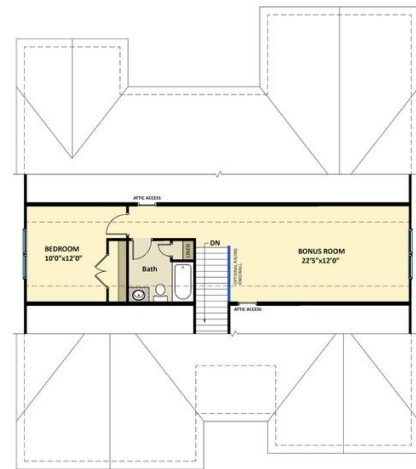

2,432 Sq. Ft.

1.5 Stories

4 Bed

3.0 Bath

Primary Bed: Down

## About Cambridge

- Great room with optional gas log fireplace.
- Open kitchen with dining room with views to the backyard and double window option, island with sink overlooking the great room, and pantry; Gourmet kitchen appliance layout option with double wall ovens and cooktop
- First-floor laundry room in garage entry with linen closet, optional sink, and optional upper wall cabinets.
- Dining room with access to option rear covered porch.

...Read More Online

Elevation C

**The Cambridge**  
CC1850

**FIRST FLOOR**

**SECOND FLOOR**

Prices, plans, dimensions, features, specifications, materials, and availability of homes or communities are subject to change without notice or obligation. Illustrations are artists depictions only and may differ from completed improvements. All prices subject to change without notice. Please contact your sales associate before writing an offer.