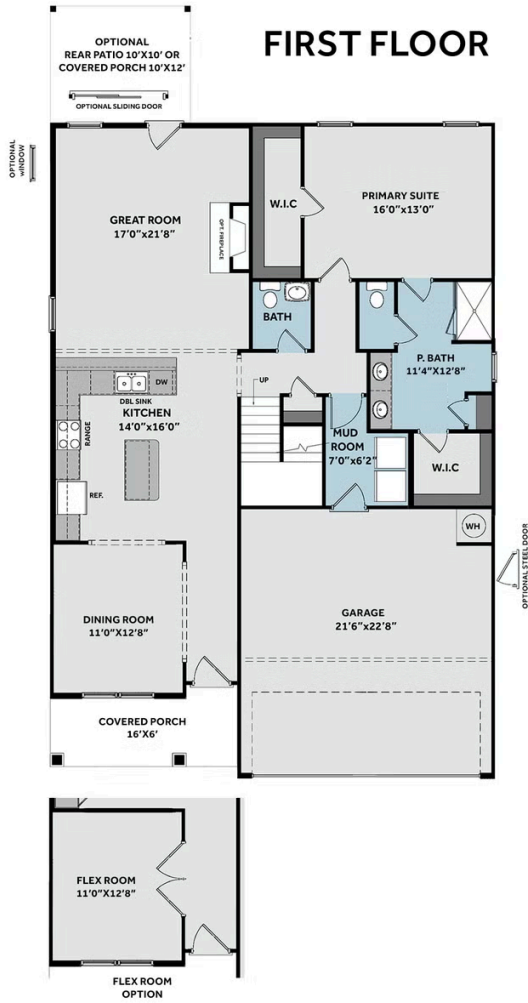

4 Bed

2.5 Bath

Primary Bed: Down

About Rivermist - Embark Collection

The **Rivermist** is designed for both everyday living and entertaining and offers an open-concept layout highlighted by a dramatic two-story great room with the option to add a fireplace, an additional window, and a second-floor catwalk or overlook. The spacious kitchen features an island with bar seating, a pantry, and easy access to the dining room through a convenient pass-through. A flex room may be selected in lieu of the dining room to better suit your lifestyle. Additional first-floor features include a mudroom with washer and dryer connections, a half bath, and an optional rear covered porch or patio for outdoor living.

[...Read More Online](#)

Elevation A

Elevation F

Prices, plans, dimensions, features, specifications, materials, and availability of homes or communities are subject to change without notice or obligation. Illustrations are artists depictions only and may differ from completed improvements. All prices subject to change without notice. Please contact your sales associate before writing an offer.

THE RIVERMIST CC2695

FIRST FLOOR

SECOND FLOOR