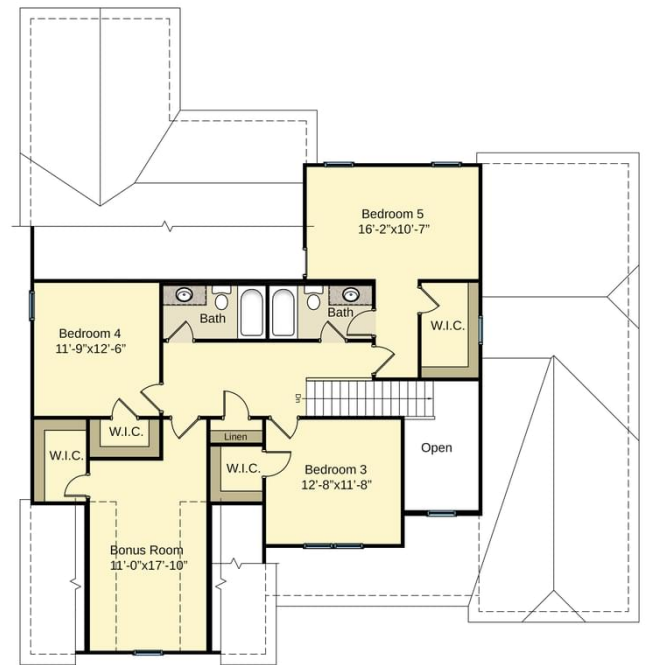

SECOND FLOOR

Prices, plans, dimensions, features, specifications, materials, and availability of homes or communities are subject to change without notice or obligation. Illustrations are artists depictions only and may differ from completed improvements. All prices subject to change without notice. Please contact your sales associate before writing an offer.

Prices, plans, dimensions, features, specifications, materials, and availability of homes or communities are subject to change without notice or obligation. Illustrations are artists depictions only and may differ from completed improvements. All prices subject to change without notice. Please contact your sales associate before writing an offer.