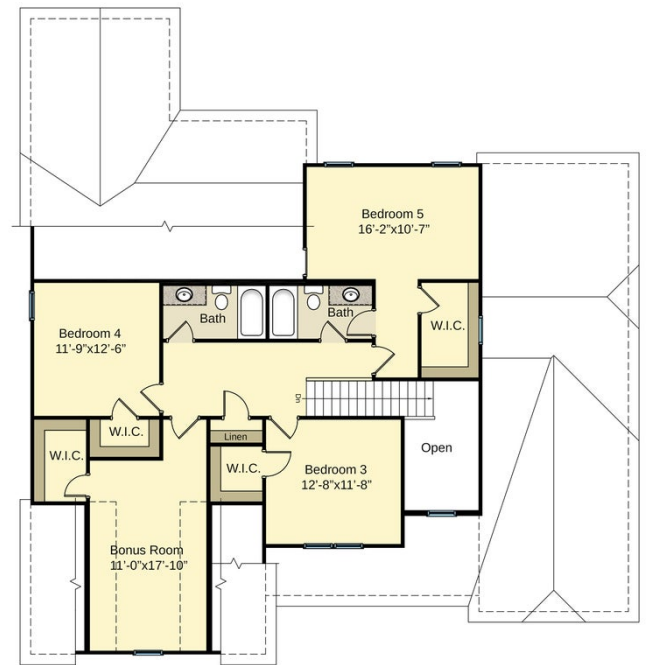

SECOND FLOOR

Prices, plans, dimensions, features, specifications, materials, and availability of homes or communities are subject to change without notice or obligation. Illustrations are artists depictions only and may differ from completed improvements. All prices subject to change without notice. Please contact your sales associate before writing an offer.