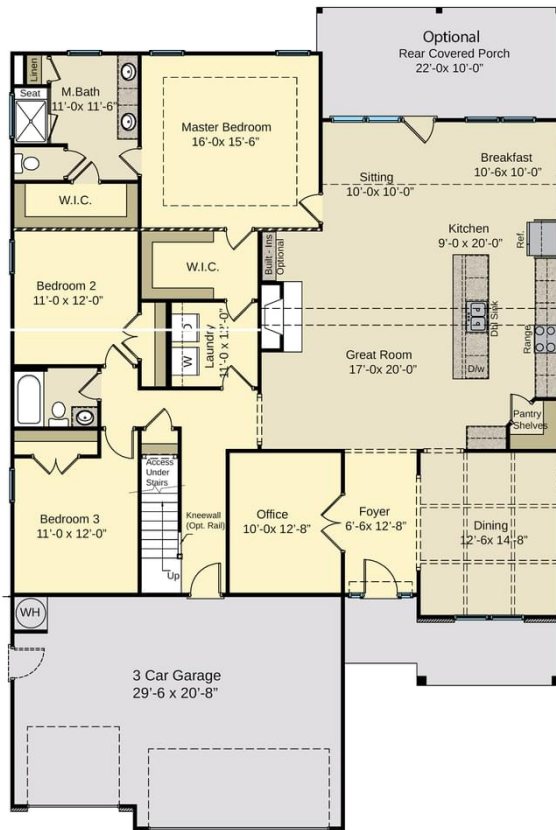

2,322 - 2,657 Sq. Ft.

1 Stories

3 - 4 Bed

2.0 Bath

Master Bed: Down

## About Liberty

- Open kitchen with corner pantry and island
- Great room with fireplace separate sitting area and cathedral ceiling option
- Gourmet kitchen option with double ovens
- Formal dining room
- Master suite with his and hers sinks, 2 walk-in closets, shower and private water closet
- Access to laundry room from master closet
- 2 additional bedrooms with hall access to full bathroom

...Read More Online

Elevation B

Elevation C

**The Liberty**  
CC2322

**FIRST FLOOR**

**SECOND FLOOR (Optional)**

**Gourmet Kitchen**  
1/4" = 1'-0" (OPTIONAL)

**Mud Room**  
1/4" = 1'-0" (NO STAIRS / BONUS ROOM)

**Second Floor Plan**  
1/4" = 1'-0" (OPTIONAL BONUS ROOM)

**Second Floor Plan**  
1/4" = 1'-0" (OPTIONAL BONUS w/ BATH)

Prices, plans, dimensions, features, specifications, materials, and availability of homes or communities are subject to change without notice or obligation. Illustrations are artists depictions only and may differ from completed improvements. All prices subject to change without notice. Please contact your sales associate before writing an offer.