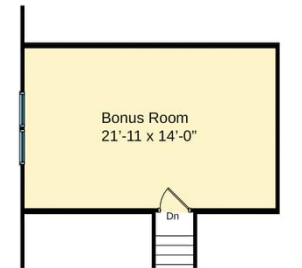

2,322 - 2,657 Sq. Ft.

1 Stories

3 - 4 Bed

2.0 Bath

Master Bed: Down

...Read More Online

Elevation B

Elevation C

**The Liberty**  
CC2322

**FIRST FLOOR**

**SECOND FLOOR (Optional)**

**Gourmet Kitchen**  
1/4" = 1'-0" (OPTIONAL)

**Mud Room**  
1/4" = 1'-0" (NO STAIRS / BONUS ROOM)

**Second Floor Plan**  
1/4" = 1'-0" (OPTIONAL BONUS ROOM)

**Second Floor Plan**  
1/4" = 1'-0" (OPTIONAL BONUS w/ BATH)

Prices, plans, dimensions, features, specifications, materials, and availability of homes or communities are subject to change without notice or obligation. Illustrations are artists depictions only and may differ from completed improvements. All prices subject to change without notice. Please contact your sales associate before writing an offer.