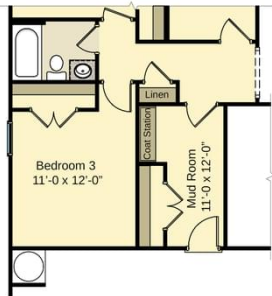

2,322 - 2,657 Sq. Ft.

1 Stories

3 - 4 Bed

2.0 Bath

Master Bed: Down

## About Liberty

- Open kitchen with corner pantry and island
- Great room with fireplace separate sitting area and cathedral ceiling option
- Gourmet kitchen option with double ovens
- Formal dining room
- Master suite with his and hers sinks, 2 walk-in closets, shower and private water closet
- Access to laundry room from master closet
- 2 additional bedrooms with hall access to full bathroom

...Read More Online

Elevation B

Elevation C

**The Liberty**  
CC2322

**FIRST FLOOR**

**SECOND FLOOR (Optional)**

**Gourmet Kitchen**  
1/4" = 1'-0" (OPTIONAL)

**Mud Room**  
1/4" = 1'-0" (NO STAIRS / BONUS ROOM)

**Second Floor Plan**  
1/4" = 1'-0" (OPTIONAL BONUS ROOM)

**Second Floor Plan**  
1/4" = 1'-0" (OPTIONAL BONUS w/ BATH)

Prices, plans, dimensions, features, specifications, materials, and availability of homes or communities are subject to change without notice or obligation. Illustrations are artists depictions only and may differ from completed improvements. All prices subject to change without notice. Please contact your sales associate before writing an offer.