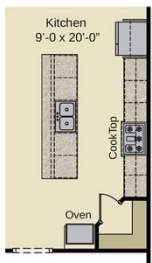

## About Liberty

- Open kitchen with corner pantry and island
- Great room with fireplace separate sitting area and cathedral ceiling option
- Gourmet kitchen option with double ovens
- Formal dining room
- Master suite with his and hers sinks, 2 walk-in closets, shower and private water closet
- Access to laundry room from master closet
- 2 additional bedrooms with hall access to full bathroom

...Read More Online

Elevation B

Elevation C

**The Liberty**  
CC2322

**FIRST FLOOR**

**SECOND FLOOR (Optional)**

**Gourmet Kitchen**  
1/4" = 1'-0" (OPTIONAL)

**Mud Room**  
1/4" = 1'-0" (NO STAIRS / BONUS ROOM)

**Second Floor Plan**  
1/4" = 1'-0" (OPTIONAL BONUS ROOM)

**Second Floor Plan**  
1/4" = 1'-0" (OPTIONAL BONUS w/ BATH)

Prices, plans, dimensions, features, specifications, materials, and availability of homes or communities are subject to change without notice or obligation. Illustrations are artists depictions only and may differ from completed improvements. All prices subject to change without notice. Please contact your sales associate before writing an offer.