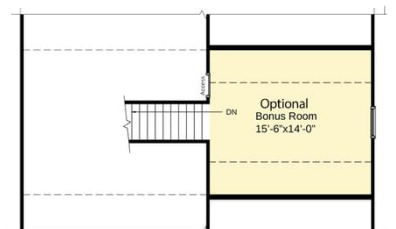

2,136 Sq. Ft.

2 Stories

4 Bed

2.5 Bath

Master Bed: Up

About Bailey

- Great room with fireplace
- Kitchen and breakfast area with island
- Gourmet kitchen option with double ovens
- Optional rear porch
- All bedrooms on second floor.
- Master suite with tray ceiling option, walk-in closet, his and hers sinks, garden tub, separate shower and private water closet.

...Read More Online

Elevation C

Elevation K

The Bailey
CC2136

FIRST FLOOR

SECOND FLOOR

SECOND FLOOR WITH BONUS ROOM

THIRD FLOOR