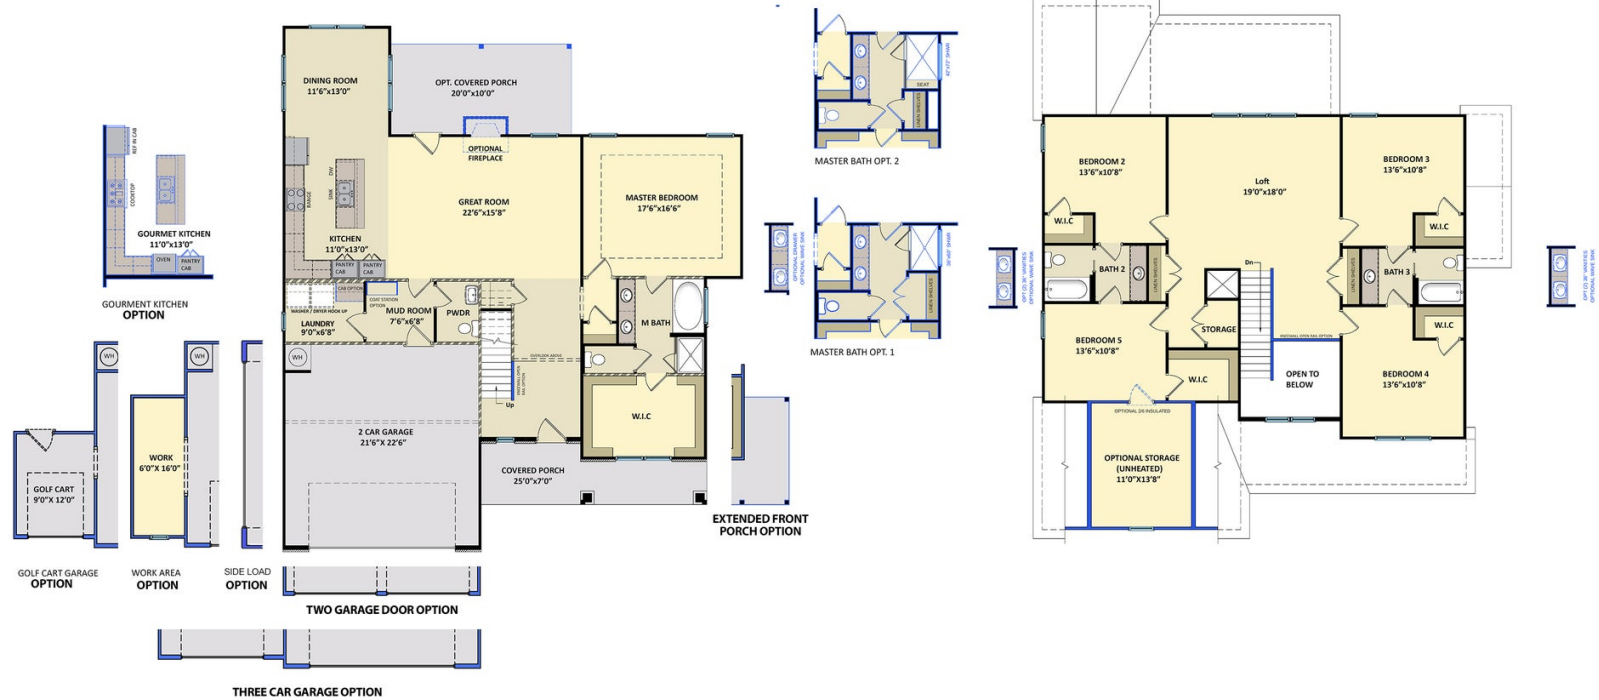

Elevation C

3,100 Sq Ft

2.0 Story

4 Beds

3.5 Baths

2 Car Garage

Primary Bedroom: Down

About 102 Centerline Drive

- Enter this home from the covered front porch through a Craftsman door with 2 sidelight windows
- Great room open to kitchen with a gas log fireplace and access to a covered porch!
- The kitchen features granite countertops, subway tile backsplash, white cabinets, stainless steel microwave, dishwasher, and smooth top range, satin nickel finishes, two pantry cabinets, and an island with sink overlooking the great room and dining room!
- Mudroom in the garage entry with bench and cubbies, and access to laundry and half bathroom with tile flooring

ARCHIVED 3/17/2022

The Trent
CC3100

FIRST FLOOR

SECOND FLOOR

Prices, plans, dimensions, features, specifications, materials, and availability of homes or communities are subject to change without notice or obligation. Illustrations are artists depictions only and may differ from completed improvements. All prices subject to change without notice. Please contact your sales associate before writing an offer.