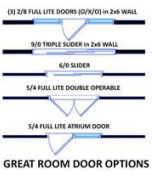

The Page
CC2927

FIRST FLOOR

SECOND FLOOR

GOURMET KITCHEN