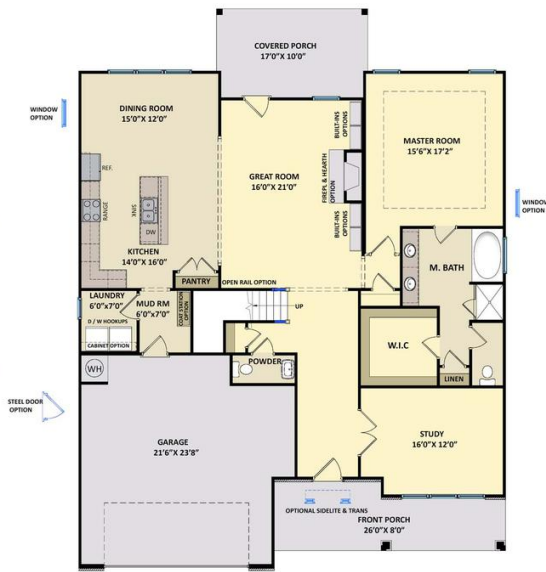

Priced

\$590,016

Elevation F

2,927 Sq Ft

2.0 Story

4 Beds

3.5 Baths

3 Car Garage

Master Bedroom: Down

About 198 Mimosa Drive

- First-floor primary suite with tray ceiling and crown molding, walk-in closet with wood shelving, dual sinks with quartz countertops in "Niagara", Seattle "Snow" shaker cabinets with center drawer stack, framed mirrors, tile shower with bench seating, linen closet, private water closet, and tile flooring.
- Great room with built-in shelving and gas log fireplace with decorative mantle and granite surround in "Arctic Grey" and access to covered porch.
- Gourmet kitchen features island with stainless steel apron front sink overlooking the great room,

The Page
CC2927

FIRST FLOOR

SECOND FLOOR

GOURMET KITCHEN

SIDE-LOAD GARAGE

3RD CAR GARAGE

WORK AREA @ GARAGE

GOLF CART GARAGE

TWO-DOOR GARAGE

DOUBLE SINK OPTION