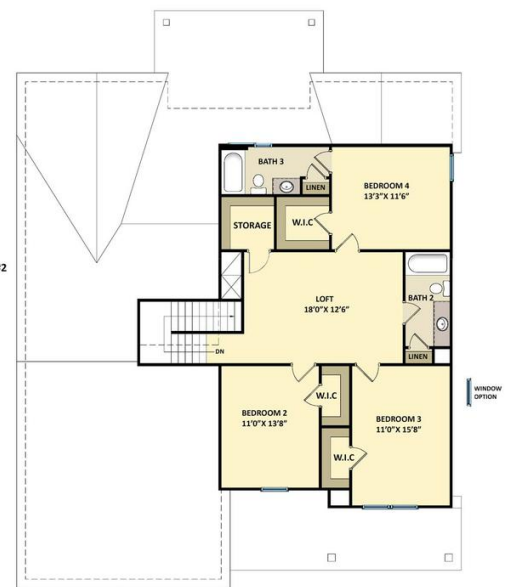

Priced

\$590,016

Elevation F

2,927 Sq Ft

2.0 Story

4 Beds

3.5 Baths

3 Car Garage

Master Bedroom: Down

About 198 Mimosa Drive

- First-floor primary suite with tray ceiling and crown molding, walk-in closet with wood shelving, dual sinks with quartz countertops in "Niagara", Seattle "Snow" shaker cabinets with center drawer stack, framed mirrors, tile shower with bench seating, linen closet, private water closet, and tile flooring.
- Great room with built-in shelving and gas log fireplace with decorative mantle and granite surround in "Arctic Grey" and access to covered porch.
- Gourmet kitchen features island with stainless steel apron front sink overlooking the great room,

The Page
CC2927

FIRST FLOOR

SECOND FLOOR

GOURMET KITCHEN

SIDE-LOAD GARAGE

3RD CAR GARAGE

WORK AREA @ GARAGE

GOLF CART GARAGE

TWO-DOOR GARAGE

DOUBLE SINK OPTION