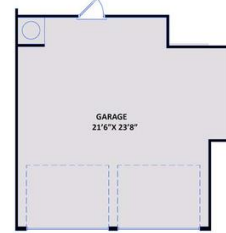

Master Bedroom: Down

About 198 Mimosa Drive

- First-floor primary suite with tray ceiling and crown molding, walk-in closet with wood shelving, dual sinks with quartz countertops in "Niagara", Seattle "Snow" shaker cabinets with center drawer stack, framed mirrors, tile shower with bench seating, linen closet, private water closet, and tile flooring.
- Great room with built-in shelving and gas log fireplace with decorative mantle and granite surround in "Arctic Grey" and access to covered porch.
- Gourmet kitchen features island with stainless steel apron front sink overlooking the great room,

The Page
CC2927

FIRST FLOOR

SECOND FLOOR

GOURMET KITCHEN

SIDE-LOAD GARAGE

3RD CAR GARAGE

WORK AREA @ GARAGE

GOLF CART GARAGE

TWO-DOOR GARAGE

DOUBLE SINK OPTION