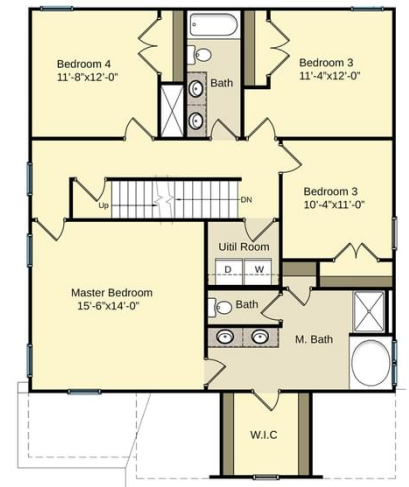

About 504 Transom Way

- Great room with gas log fireplace
- Eat in kitchen features granite countertops, subway tile backsplash, white cabinets, stainless steel microwave, dishwasher, and smooth top range, satin nickel finishes, pantry, and island overlooking the breakfast area
- Covered rear porch is perfect for entertaining
- Half bath with pedestal sink
- All bedrooms on second floor convenient to laundry room and hall bath with dual vanity and

The Bailey
CC2136

FIRST FLOOR

SECOND FLOOR

SECOND FLOOR WITH BONUS ROOM

THIRD FLOOR

Prices, plans, dimensions, features, specifications, materials, and availability of homes or communities are subject to change without notice or obligation. Illustrations are artists depictions only and may differ from completed improvements. All prices subject to change without notice. Please contact your sales associate before writing an offer.