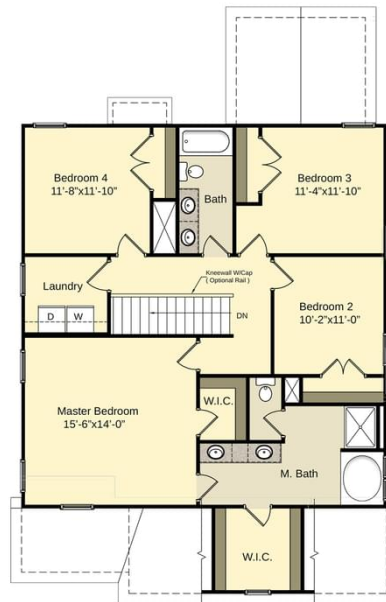

About 504 Transom Way

- Great room with gas log fireplace
- Eat in kitchen features granite countertops, subway tile backsplash, white cabinets, stainless steel microwave, dishwasher, and smooth top range, satin nickel finishes, pantry, and island overlooking the breakfast area
- Covered rear porch is perfect for entertaining
- Half bath with pedestal sink
- All bedrooms on second floor convenient to laundry room and hall bath with dual vanity and

The Bailey
CC2136

FIRST FLOOR

SECOND FLOOR

SECOND FLOOR WITH BONUS ROOM

THIRD FLOOR

Prices, plans, dimensions, features, specifications, materials, and availability of homes or communities are subject to change without notice or obligation. Illustrations are artists depictions only and may differ from completed improvements. All prices subject to change without notice. Please contact your sales associate before writing an offer.