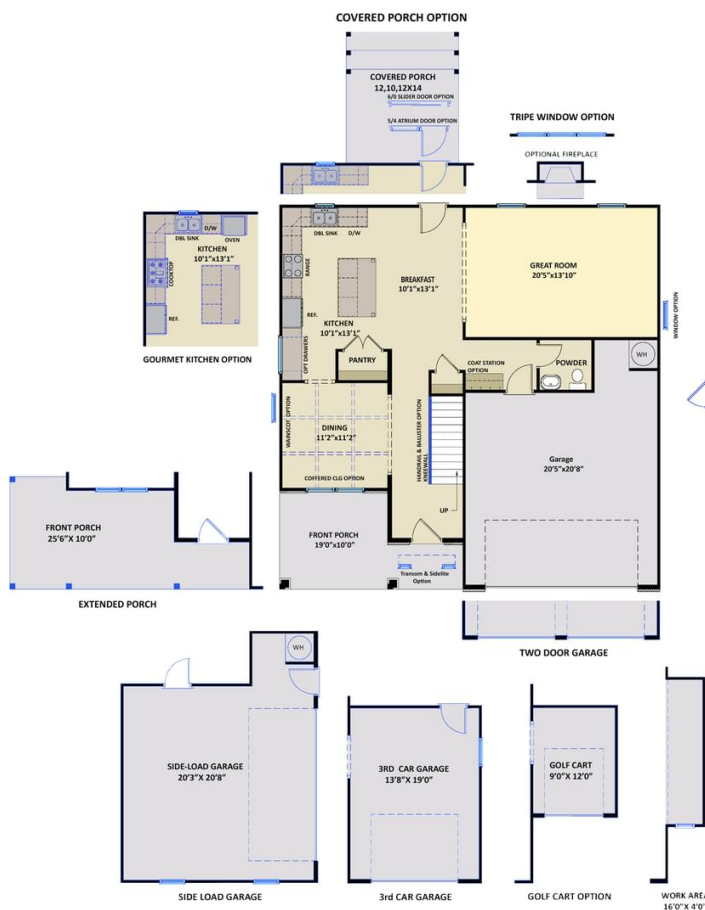

4 Beds

2.5 Baths

2 Car Garage

Master Bedroom: Up

About 513 Transom Way

- The entrance of this 2 story home showcases a 2 story ceiling with hanging decorative light fixture
- Eat-in kitchen with granite countertops, tile backsplash, white cabinets, stainless steel microwave, dishwasher, and smooth top range, satin nickel finishes, large island, walk-in pantry, and window over kitchen sink with views to the backyard
- Breakfast area with access to covered porch
- Great room with gas log fireplace
- Elegant formal dining room with stunning coffered ceiling and wainscoting detail

- Beach 6 miles
- Back gate of Camp Lejeune 6 miles
- MARSOC Complex 5 miles

...Read More Online

Prices, plans, dimensions, features, specifications, materials, and availability of homes or communities are subject to change without notice or obligation. Illustrations are artists depictions only and may differ from completed improvements. All prices subject to change without notice. Please contact your sales associate before writing an offer.

The Brunswick
CC2355

FIRST FLOOR

SECOND FLOOR

Prices, plans, dimensions, features, specifications, materials, and availability of homes or communities are subject to change without notice or obligation. Illustrations are artists depictions only and may differ from completed improvements. All prices subject to change without notice. Please contact your sales associate before writing an offer.