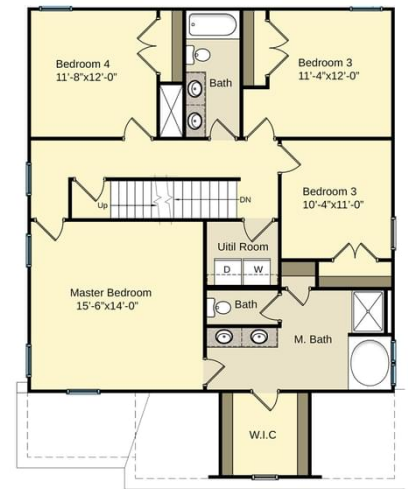

About 627 High Tide Drive

- Great room with gas log fireplace
- Kitchen features granite countertop, subway tile backsplash set in a brick pattern, white cabinets, stainless steel microwave, dishwasher, and smooth top range, satin nickel finishes, island with sink, and breakfast nook area
- Breakfast area with sliding glass door access to covered porch and grill patio
- Coat closet and Half bath located in foyer
- Staircase with Metal Balusters

The Bailey
CC2136

FIRST FLOOR

SECOND FLOOR

SECOND FLOOR WITH BONUS ROOM

THIRD FLOOR

Prices, plans, dimensions, features, specifications, materials, and availability of homes or communities are subject to change without notice or obligation. Illustrations are artists depictions only and may differ from completed improvements. All prices subject to change without notice. Please contact your sales associate before writing an offer.