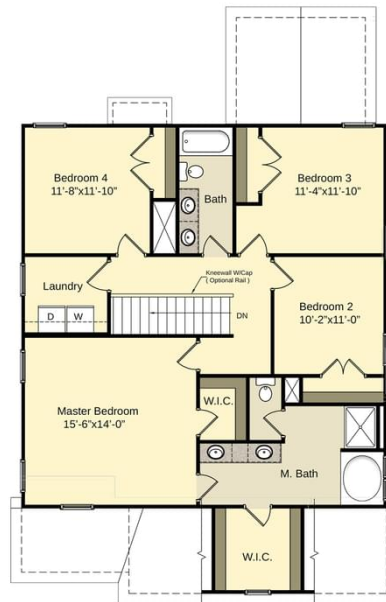

About 627 High Tide Drive

- Great room with gas log fireplace
- Kitchen features granite countertop, subway tile backsplash set in a brick pattern, white cabinets, stainless steel microwave, dishwasher, and smooth top range, satin nickel finishes, island with sink, and breakfast nook area
- Breakfast area with sliding glass door access to covered porch and grill patio
- Coat closet and Half bath located in foyer
- Staircase with Metal Balusters

The Bailey
CC2136

FIRST FLOOR

SECOND FLOOR

SECOND FLOOR WITH BONUS ROOM

THIRD FLOOR

Prices, plans, dimensions, features, specifications, materials, and availability of homes or communities are subject to change without notice or obligation. Illustrations are artists depictions only and may differ from completed improvements. All prices subject to change without notice. Please contact your sales associate before writing an offer.