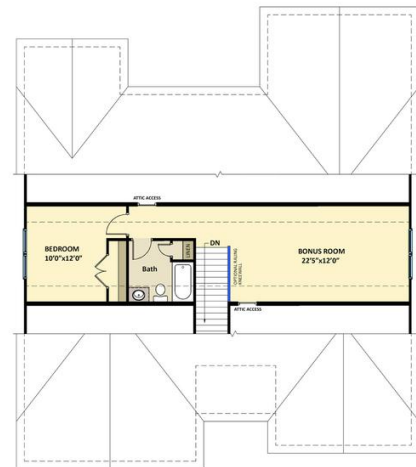

2,432 Sq. Ft.

1.5 Stories

4 Bed

3.0 Bath

Master Bed: Down

About Cambridge

- Great room with optional gas log fireplace.
- Open kitchen with dining room with views to the backyard and double window option, island with sink overlooking the great room, and pantry; Gourmet kitchen appliance layout option with double wall ovens and cooktop
- First-floor laundry room in garage entry with linen closet, optional sink, and optional upper wall cabinets.
- Dining room with access to option rear covered porch.

...Read More Online

Elevation C

Elevation D

The Cambridge
CC1850

FIRST FLOOR

SECOND FLOOR

Prices, plans, dimensions, features, specifications, materials, and availability of homes or communities are subject to change without notice or obligation. Illustrations are artists depictions only and may differ from completed improvements. All prices subject to change without notice. Please contact your sales associate before writing an offer.