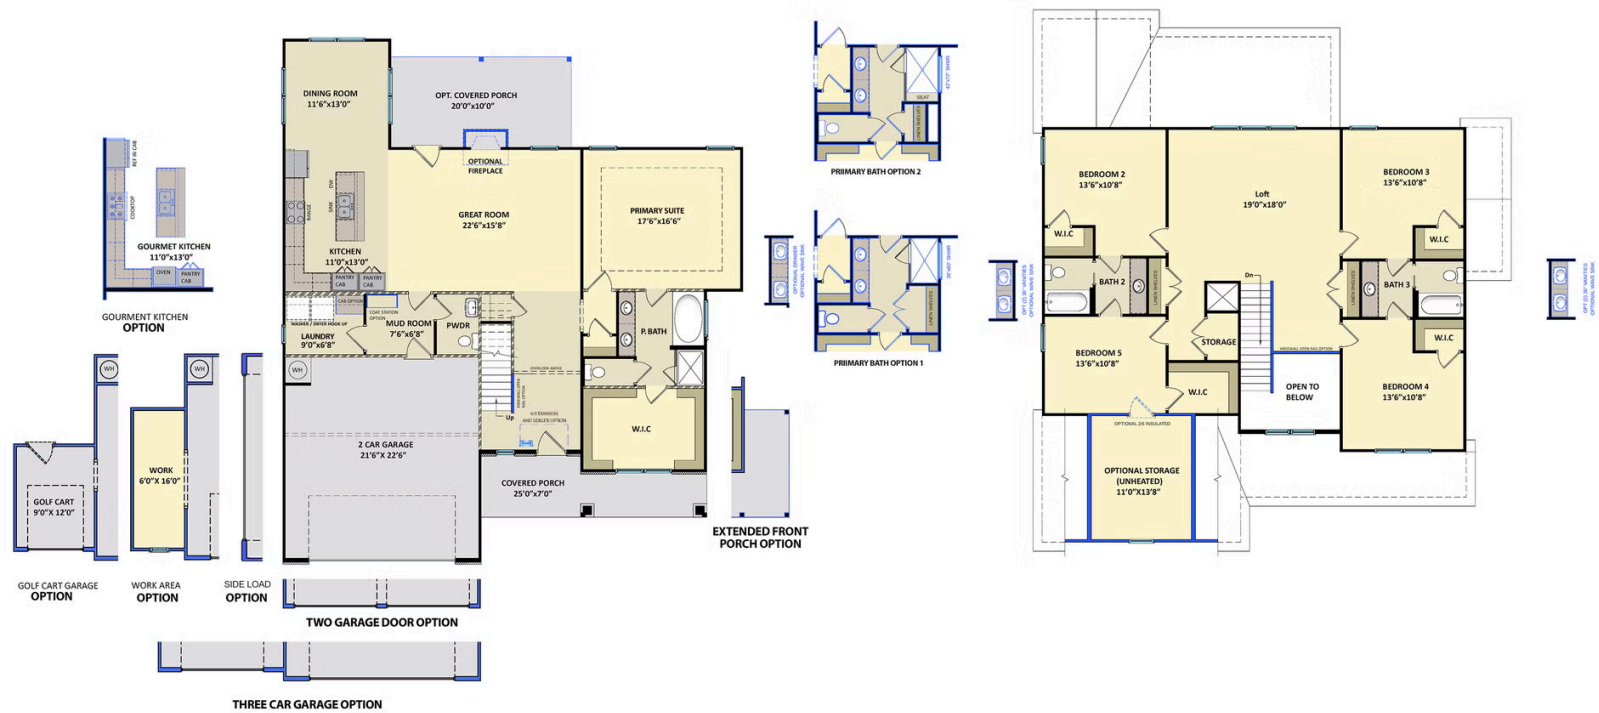

2.0 Story

5 Beds

3.5 Baths

2 Car Garage

Primary Bedroom: Down

About 108 Permeta Drive

- Enter this home from the covered front porch through the front door with sidelights and transom windows allowing extra light in the entryway
- Great room open to kitchen with granite countertops, arctic white subway tile backsplash, white shaker cabinets, stainless steel microwave, dishwasher, and smooth top range, satin nickel finishes, two cabinet pantries, and island with sink overlooking the great room; dining area off of kitchen
- Mudroom in the garage entry with built-in bench and cubbies, and access to laundry and half bathroom

ARCHIVED 1/04/2024

The Trent
CC3100

FIRST FLOOR

SECOND FLOOR

Prices, plans, dimensions, features, specifications, materials, and availability of homes or communities are subject to change without notice or obligation. Illustrations are artists depictions only and may differ from completed improvements. All prices subject to change without notice. Please contact your sales associate before writing an offer.