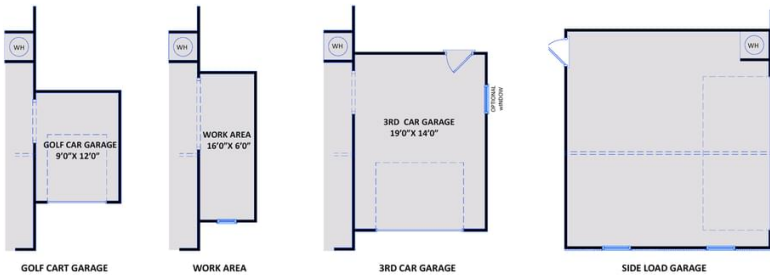

SECOND FLOOR

Prices, plans, dimensions, features, specifications, materials, and availability of homes or communities are subject to change without notice or obligation. Illustrations are artists depictions only and may differ from completed improvements. All prices subject to change without notice. Please contact your sales associate before writing an offer.