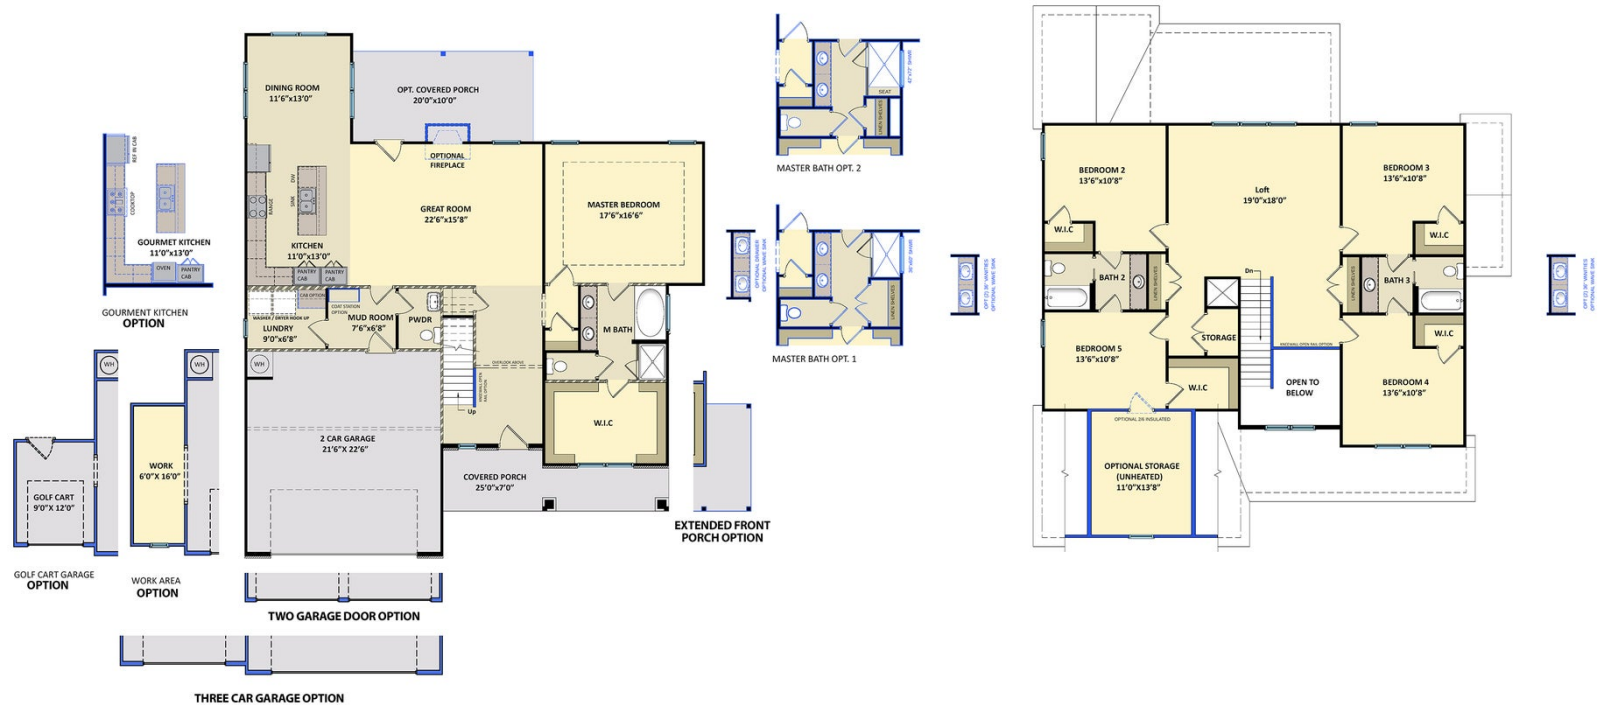

ARCHIVED 2/4/2022

The Trent
CC3100

FIRST FLOOR

SECOND FLOOR

Prices, plans, dimensions, features, specifications, materials, and availability of homes or communities are subject to change without notice or obligation. Illustrations are artists depictions only and may differ from completed improvements. All prices subject to change without notice. Please contact your sales associate before writing an offer.