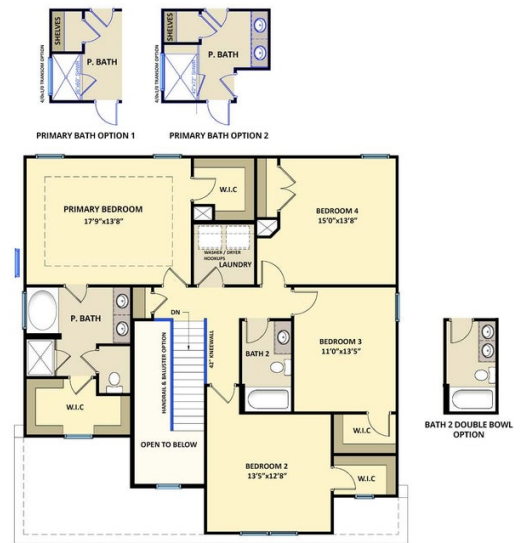

Priced

\$289,500

Elevation C

2,355 Sq Ft

2.0 Story

4 Beds

2.5 Baths

2 Car Garage

Primary Bedroom: Up

About 911 Needlerush Road

- The entrance of this 2 story home showcases a 2 story ceiling with hanging decorative light fixture
- Eat-in kitchen with granite countertops, tile backsplash, white cabinets, stainless steel microwave, dishwasher, and smooth top range, satin nickel finishes, large island, walk-in pantry, and window over kitchen sink with views to the backyard
- Covered porch and grill patio create a perfect outdoor space
- Great room with gas log fireplace
- Elegant formal dining room with stunning coffered ceiling and wainscoting detail

ARCHIVED 8/18/2023

The Brunswick
CC2355

FIRST FLOOR

SECOND FLOOR

Prices, plans, dimensions, features, specifications, materials, and availability of homes or communities are subject to change without notice or obligation. Illustrations are artists depictions only and may differ from completed improvements. All prices subject to change without notice. Please contact your sales associate before writing an offer.