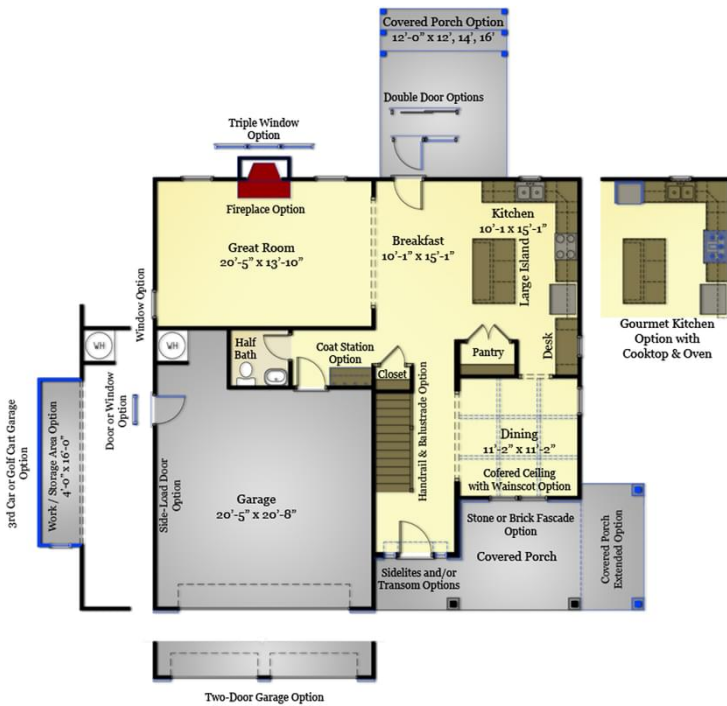

- The entrance of this 2 story home showcases a 2 story ceiling with hanging decorative light fixture.
- Eat-in kitchen with large island, walk-in pantry, desk and window over kitchen sink with views to the backyard.
- Optional covered porch and/or grill patio creates a perfect outdoor space.

The Brunswick
 CC2355

FIRST FLOOR

SECOND FLOOR

Prices, plans, dimensions, features, specifications, materials, and availability of homes or communities are subject to change without notice or obligation. Illustrations are artists depictions only and may differ from completed improvements. All prices subject to change without notice. Please contact your sales associate before writing an offer.