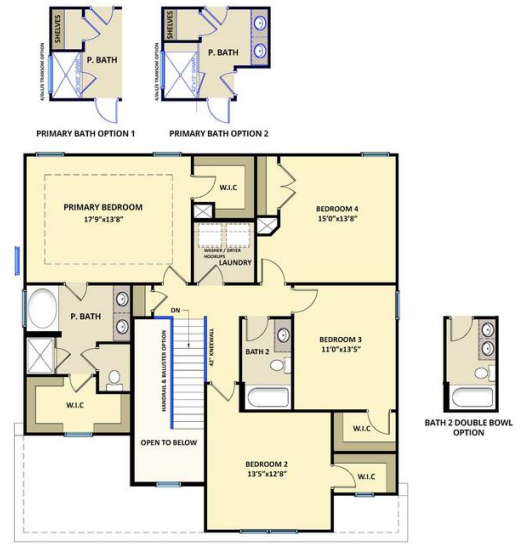

About Brunswick

The open-concept Brunswick home plan gets its name from the coastal Brunswick County, NC!

- The entrance of this 2 story home showcases a 2 story ceiling with hanging light fixture.
- Eat-in kitchen with large island, walk-in pantry, built-in desk space, and window over kitchen sink with views to the backyard; Gourmet kitchen appliance layout option
- Optional covered porch and/or grill patio create a perfect outdoor space
- Great room with optional gas log fireplace and additional window option
- Elegant formal dining room with stunning coffered ceiling and wainscoting detail options

...Read More Online

Elevation B

Elevation C

Elevation K

Prices, plans, dimensions, features, specifications, materials, and availability of homes or communities are subject to change without notice or obligation. Illustrations are artists depictions only and may differ from completed improvements. All prices subject to change without notice. Please contact your sales associate before writing an offer.

The Brunswick
 CC2355

FIRST FLOOR

SECOND FLOOR

Prices, plans, dimensions, features, specifications, materials, and availability of homes or communities are subject to change without notice or obligation. Illustrations are artists depictions only and may differ from completed improvements. All prices subject to change without notice. Please contact your sales associate before writing an offer.