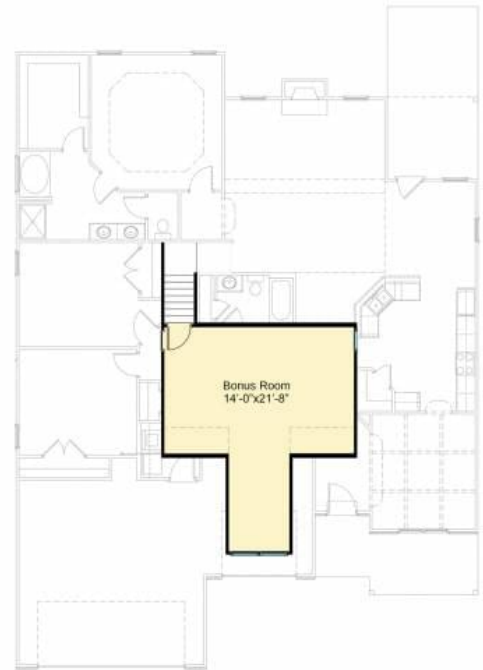

2,566 Sq. Ft.

1.5 Stories

3 Bed

2.0 Bath

Master Bed: Down

About Laurel Bay

- Formal dining room
- Kitchen and breakfast area and pantry
- Great Room with fireplace
- Breakfast area with access to optional covered porch/patio.
- Master suite with large walk-in closet, garden tub, separate shower, his and hers sinks and private water closet.
- 2 additional bedrooms share hall access to bathroom with tub/shower combination and linen

...Read More Online

Elevation B

Elevation C

The Laurel Bay
CC2166

FIRST FLOOR

SECOND FLOOR

Prices, plans, dimensions, features, specifications, materials, and availability of homes or communities are subject to change without notice or obligation. Illustrations are artists depictions only and may differ from completed improvements. All prices subject to change without notice. Please contact your sales associate before writing an offer.