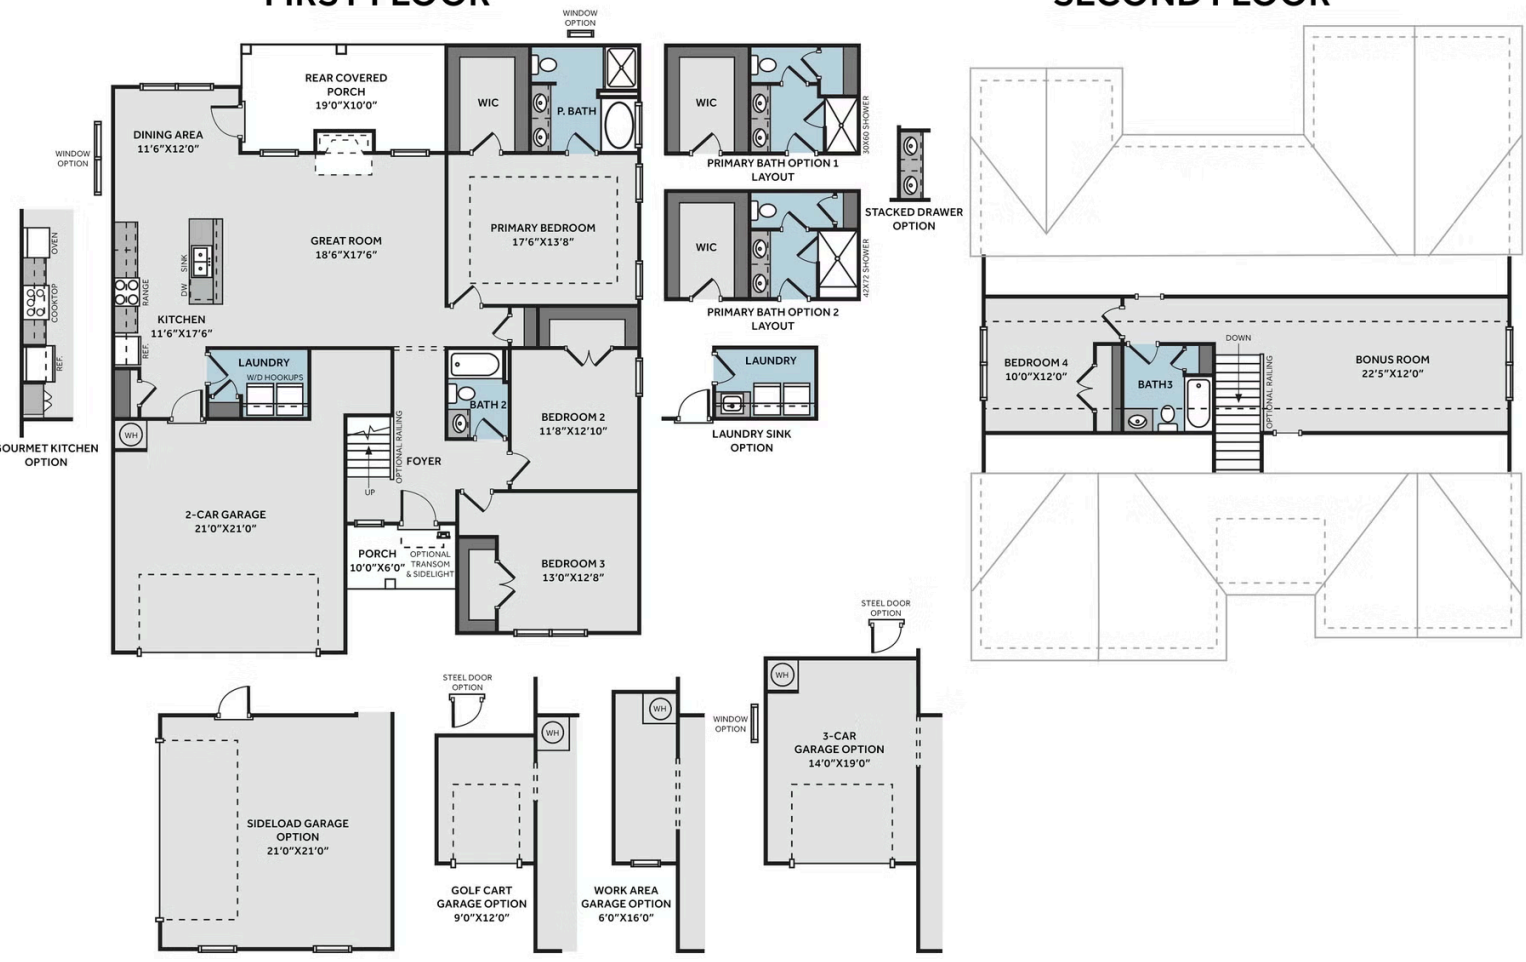

2,432 Sq. Ft.

1.5 Stories

4 Bed

3.0 Bath

Primary Bed: Down

## About Cambridge

- Great room with optional fireplace.
- Open kitchen with dining room with views to the backyard and double window option, island with sink overlooking the great room, and pantry; Gourmet kitchen appliance layout option with double wall ovens and cooktop
- First-floor laundry room in garage entry with linen closet, optional sink, and optional upper wall cabinets.
- Dining room with access to option rear covered porch.

...Read More Online

Elevation B

Elevation C

Elevation C - No Stone

**THE CAMBRIDGE**

CC1850

**FIRST FLOOR**

**SECOND FLOOR**