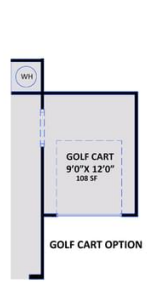

ARCHIVED 5/2/2022

The Roanoke
CC3156

FIRST FLOOR

SECOND FLOOR

REAR COVERED PORCH OPTION

OPTIONAL 6/0 SLIDING DOOR

OPTIONAL 5/4 ATRIUM DOOR

GOURMET KITCHEN OPTION

OPTIONAL STEEL DOOR

MASTER BATH OPTION 1

MASTER BATH OPTION 2

SIDE LOAD GARAGE OPTION

GOLF CART OPTION

WORK AREA OPTION

3RD CAR GARAGE OPTION

Prices, plans, dimensions, features, specifications, materials, and availability of homes or communities are subject to change without notice or obligation. Illustrations are artists depictions only and may differ from completed improvements. All prices subject to change without notice. Please contact your sales associate before writing an offer.