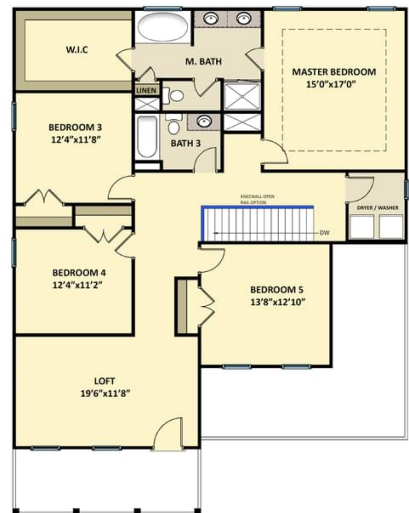

Priced

\$499,887

ARCHIVED 5/2/2022 - Elevation B

3,156 Sq Ft

2.0 Story

5 Beds

3.0 Baths

2 Car Garage

Master Bedroom: Up

About 3656 Legato Lane

- Great Room with gas log fireplace and built-in shelving
- Elegant formal dining room with stunning coffered ceiling and wainscoting detail
- Kitchen features granite countertops, subway tile backsplash, white cabinets, stainless steel microwave, dishwasher, double wall ovens and gas cooktop, satin nickel finishes, sink overlooking the great room, breakfast area, spacious butler's pantry, and pantry
- Guest room on 1st floor with access to hall bath with tub/shower combination
- Staircase with metal balusters

ARCHIVED 5/2/2022

The Roanoke
CC3156

FIRST FLOOR

SECOND FLOOR

REAR COVERED PORCH OPTION

OPTIONAL 6/0 SLIDING DOOR

OPTIONAL 5/4 ATRIUM DOOR

GOURMET KITCHEN OPTION

OPTIONAL STEEL DOOR

MASTER BATH OPTION 1

MASTER BATH OPTION 2

SIDE LOAD GARAGE OPTION

GOLF CART OPTION

WORK AREA OPTION

3RD CAR GARAGE OPTION

Prices, plans, dimensions, features, specifications, materials, and availability of homes or communities are subject to change without notice or obligation. Illustrations are artists depictions only and may differ from completed improvements. All prices subject to change without notice. Please contact your sales associate before writing an offer.