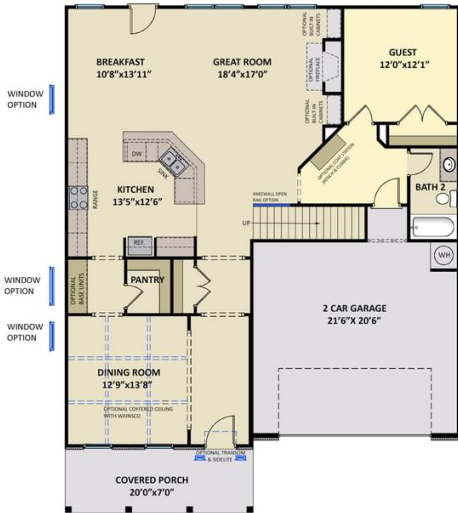

Priced

\$499,887

ARCHIVED 5/2/2022 - Elevation B

3,156 Sq Ft

2.0 Story

5 Beds

3.0 Baths

2 Car Garage

Master Bedroom: Up

About 3656 Legato Lane

- Great Room with gas log fireplace and built-in shelving
- Elegant formal dining room with stunning coffered ceiling and wainscoting detail
- Kitchen features granite countertops, subway tile backsplash, white cabinets, stainless steel microwave, dishwasher, double wall ovens and gas cooktop, satin nickel finishes, sink overlooking the great room, breakfast area, spacious butler's pantry, and pantry
- Guest room on 1st floor with access to hall bath with tub/shower combination
- Staircase with metal balusters

ARCHIVED 5/2/2022

The Roanoke
CC3156

FIRST FLOOR

SECOND FLOOR

REAR COVERED PORCH OPTION

OPTIONAL 6/0 SLIDING DOOR

OPTIONAL 5/4 ATRIUM DOOR

GOURMET KITCHEN OPTION

OPTIONAL STEEL DOOR

MASTER BATH OPTION 1

MASTER BATH OPTION 2

SIDE LOAD GARAGE OPTION

GOLF CART OPTION

WORK AREA OPTION

3RD CAR GARAGE OPTION

Prices, plans, dimensions, features, specifications, materials, and availability of homes or communities are subject to change without notice or obligation. Illustrations are artists depictions only and may differ from completed improvements. All prices subject to change without notice. Please contact your sales associate before writing an offer.