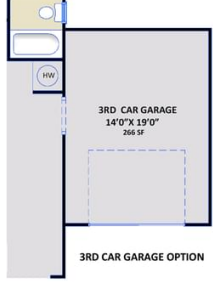

Priced

\$499,887

ARCHIVED 5/2/2022 - Elevation B

3,156 Sq Ft

2.0 Story

5 Beds

3.0 Baths

2 Car Garage

OPTIONAL STEEL DOOR

MASTER BATH OPTION 1

MASTER BATH OPTION 2

SIDE LOAD GARAGE OPTION

GOLF CART OPTION

WORK AREA OPTION

3RD CAR GARAGE OPTION

Prices, plans, dimensions, features, specifications, materials, and availability of homes or communities are subject to change without notice or obligation. Illustrations are artists depictions only and may differ from completed improvements. All prices subject to change without notice. Please contact your sales associate before writing an offer.