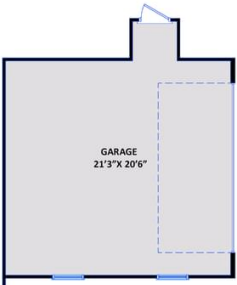

SIDE LOAD GARAGE OPTION