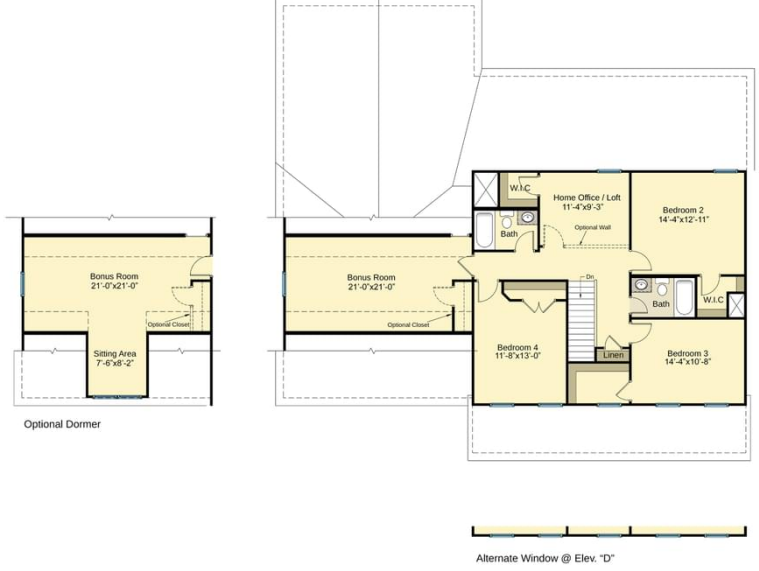

3,216 Sq. Ft.

2 Stories

4 - 6 Bed

3.5 Bath

2 - 3 Garage

Master Bed: Down

About Wagner

This home features a master suite on the first floor

- Kitchen with island
- Great room with fireplace
- Formal dining room with coffered ceiling and wainscoting detail option
- Formal living room with barn door option
- Carolina room
- Optional covered or screened porch

...Read More Online

Elevation B

Elevation C

Elevation D

The Wagner
CC3216

FIRST FLOOR

SECOND FLOOR

Prices, plans, dimensions, features, specifications, materials, and availability of homes or communities are subject to change without notice or obligation. Illustrations are artists depictions only and may differ from completed improvements. All prices subject to change without notice. Please contact your sales associate before writing an offer.