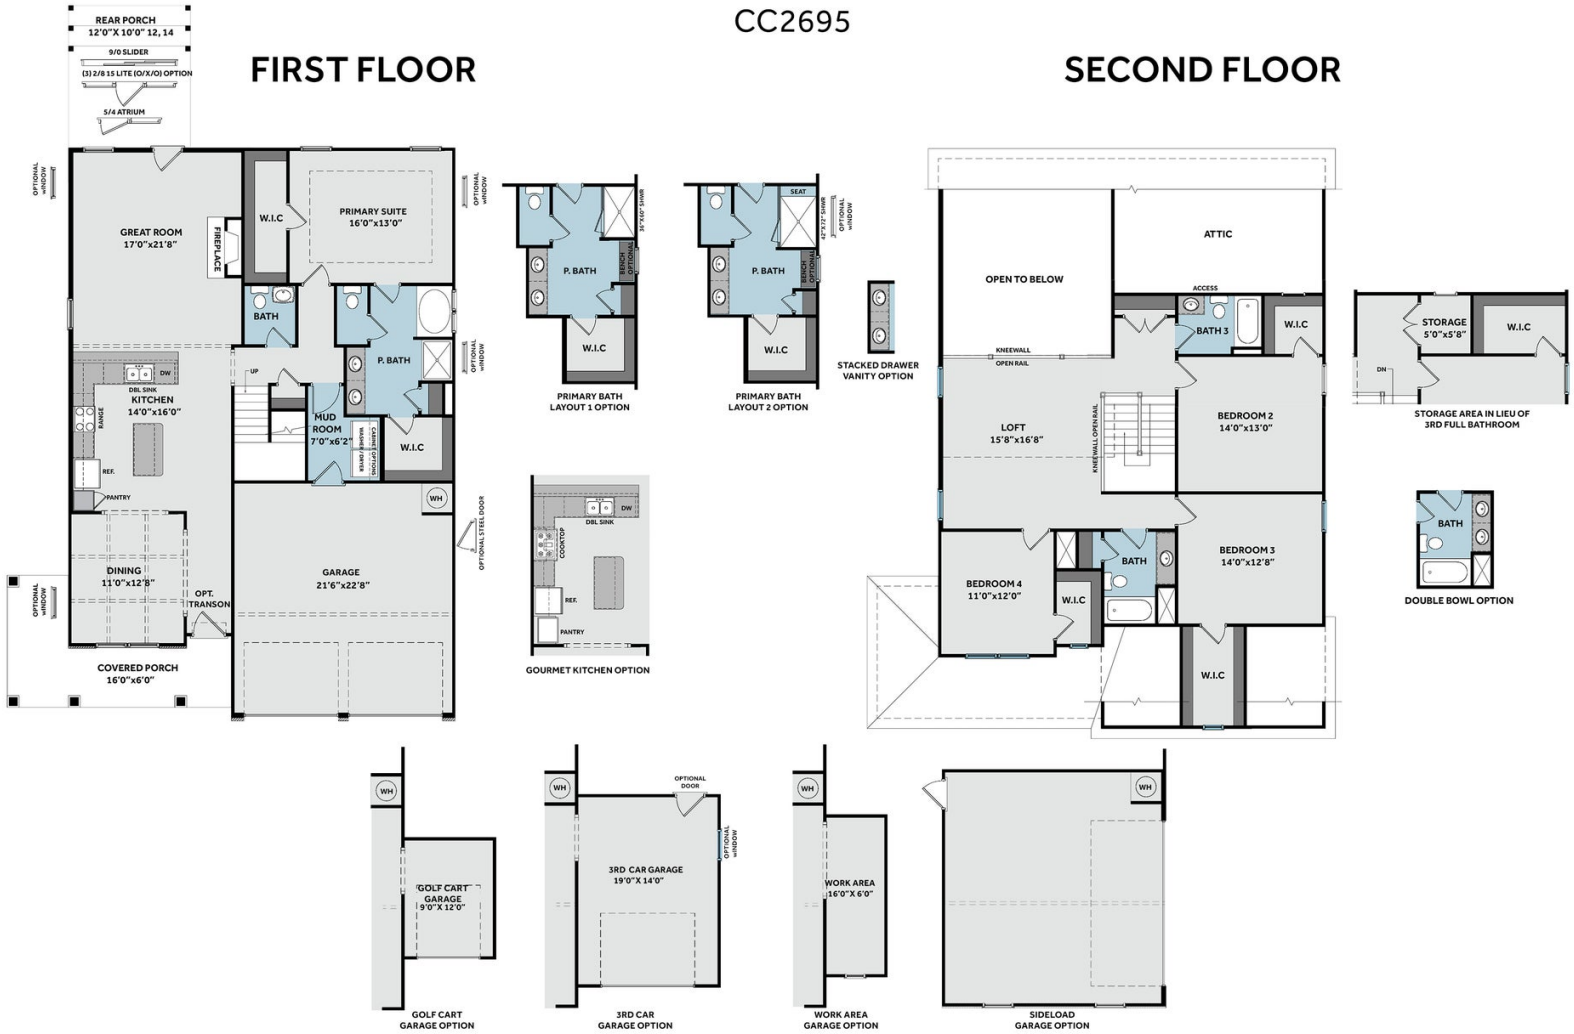

Elevation TW

2,695 Sq Ft

2.0 Story

4 Beds

3.5 Baths

3 Car Garage

Primary Bedroom: Down

About 127 Barham's Mill Pond Way

- Two-story great room with second-floor catwalk overlooking gas log fireplace with floating mantle stained in "Grey Chestnut".
- Rear covered porch is easily accessible through the great room.
- Kitchen with island and bar seating, quartz countertops in "Elegance", white shaker cabinets, subway tile backsplash in "Arctic White" set in a brick pattern, and sink overlooking great room; Stainless steel microwave, dishwasher, smooth top range.
- First-floor primary suite with tray ceiling and crown molding, and two separate walk-in closets;

THE RIVERMIST
CC2695

FIRST FLOOR

SECOND FLOOR

Prices, plans, dimensions, features, specifications, materials, and availability of homes or communities are subject to change without notice or obligation. Illustrations are artists depictions only and may differ from completed improvements. All prices subject to change without notice. Please contact your sales associate before writing an offer.