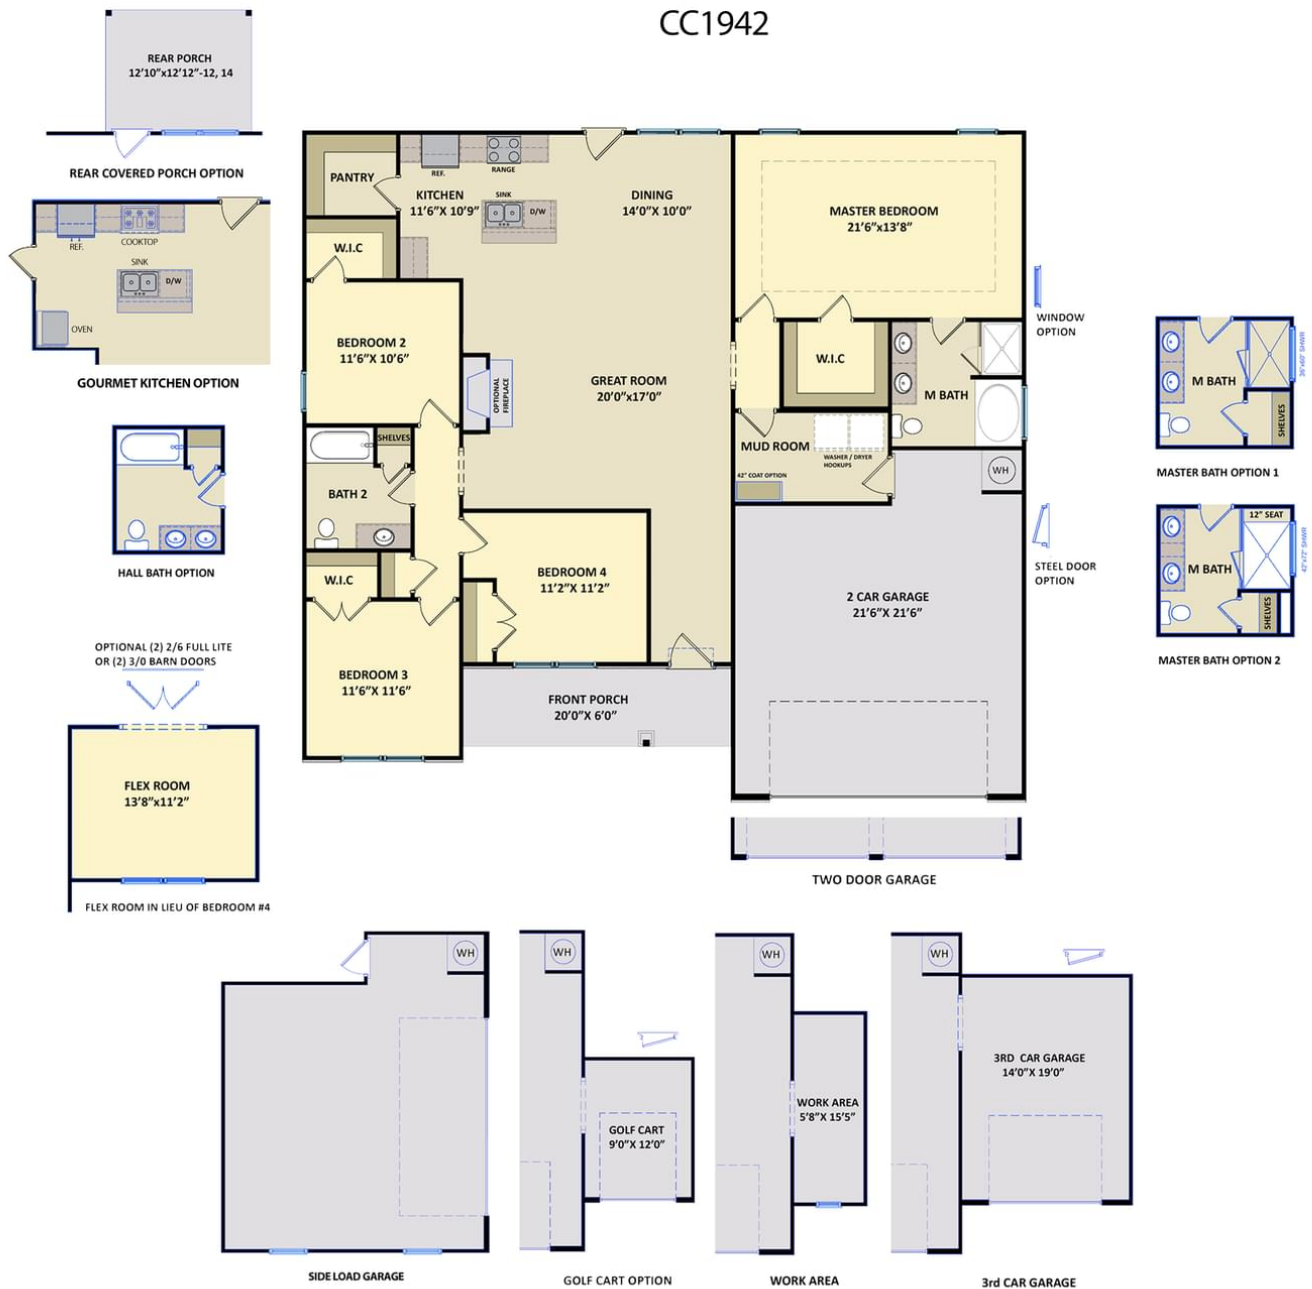

The Clarion

CC1942

Prices, plans, dimensions, features, specifications, materials, and availability of homes or communities are subject to change without notice or obligation. Illustrations are artists depictions only and may differ from completed improvements. All prices subject to change without notice. Please contact your sales associate before writing an offer.