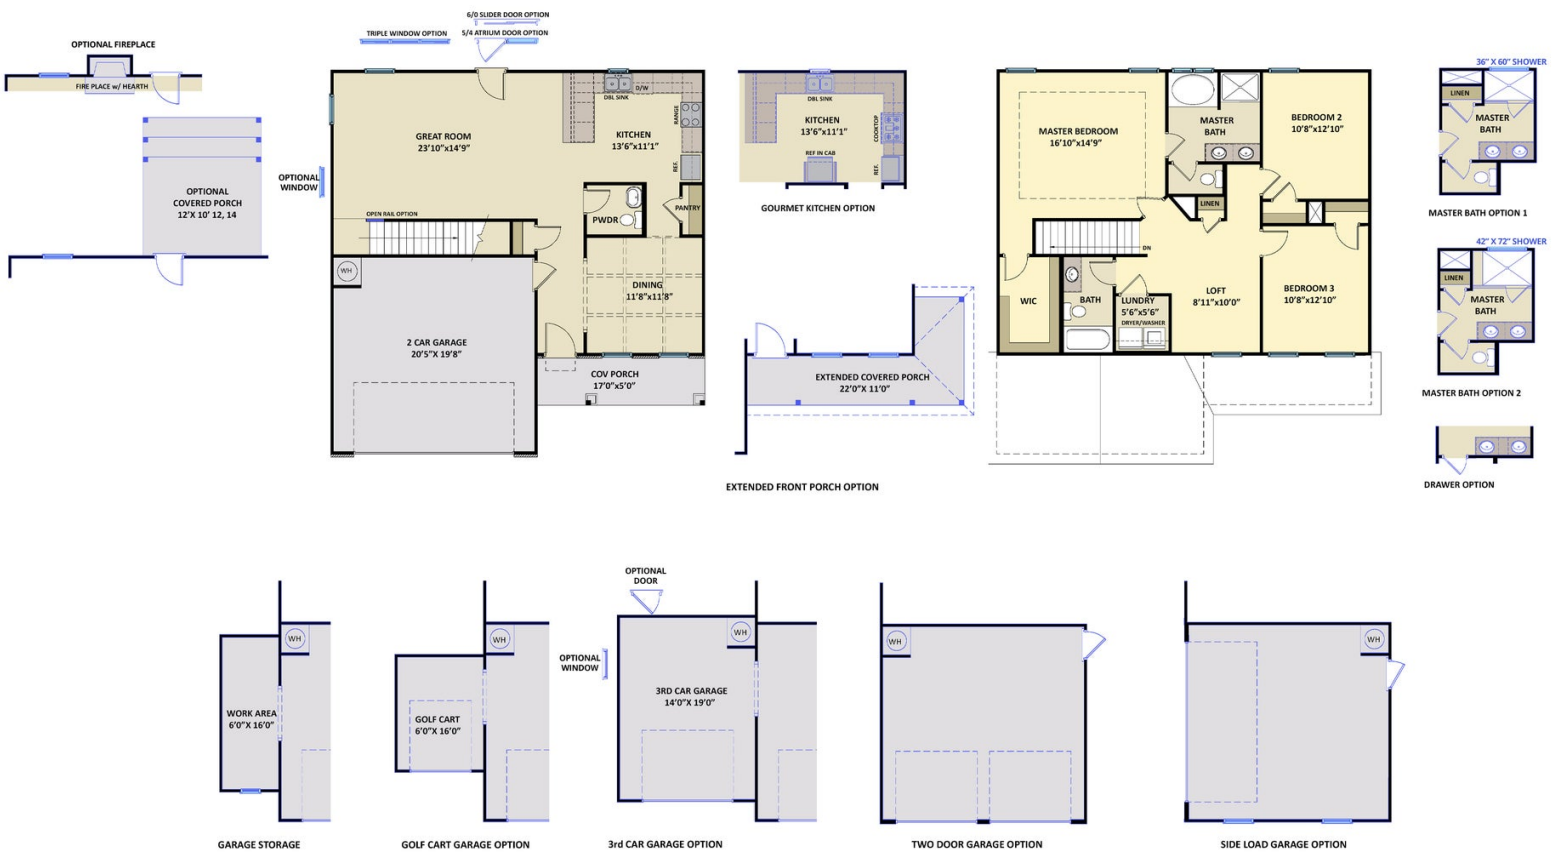

Primary Bedroom: Up

About 47 Martins Mill Court

- Great room with gas log fireplace
- Covered deck creates the perfect outdoor space
- Open kitchen features granite countertops, subway tile backsplash, white cabinets, stainless steel microwave, dishwasher, and smooth top range, satin nickel finishes, pantry, and sink with views to the backyard
- Elegant formal dining room with stunning coffered ceiling and wainscoting detail
- Half bath with pedestal sink and framed mirror

ARCHIVED

The Meadowbrook
CC1997

FIRST FLOOR

SECOND FLOOR

Prices, plans, dimensions, features, specifications, materials, and availability of homes or communities are subject to change without notice or obligation. Illustrations are artists depictions only and may differ from completed improvements. All prices subject to change without notice. Please contact your sales associate before writing an offer.