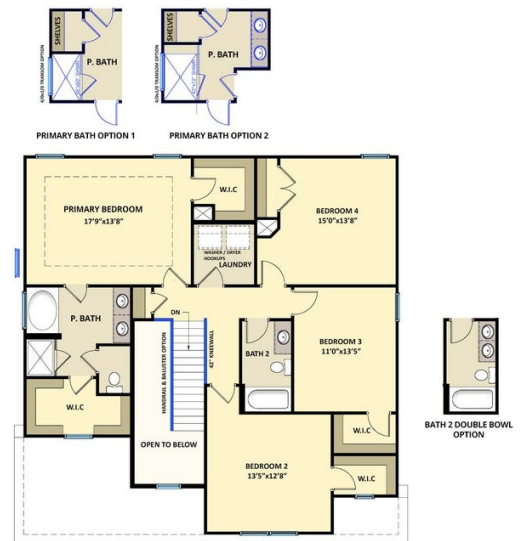

Elevation K

2,355 Sq Ft

2.0 Story

4 Beds

2.5 Baths

2 Car Garage

Primary Bedroom: Up

About 55 W. Clydes Point Way

- The entrance of this 2 story home showcases a 2 story ceiling with hanging light fixture.
- Eat-in kitchen with large island and bar seating, white shaker cabinets, granite countertops in "Azul Platino", subway tile backsplash in "Arctic White" set in a brick pattern, walk-in pantry, built-in desk space and a window over the kitchen sink with views to the backyard; Stainless steel microwave, dishwasher and smooth top range.
- Covered deck accessible through breakfast area.
- Great room with gas log fireplace with decorative mantle and granite surround in "Absolute Black".

ARCHIVED 8/18/2023

The Brunswick
CC2355

FIRST FLOOR

SECOND FLOOR

Prices, plans, dimensions, features, specifications, materials, and availability of homes or communities are subject to change without notice or obligation. Illustrations are artists depictions only and may differ from completed improvements. All prices subject to change without notice. Please contact your sales associate before writing an offer.