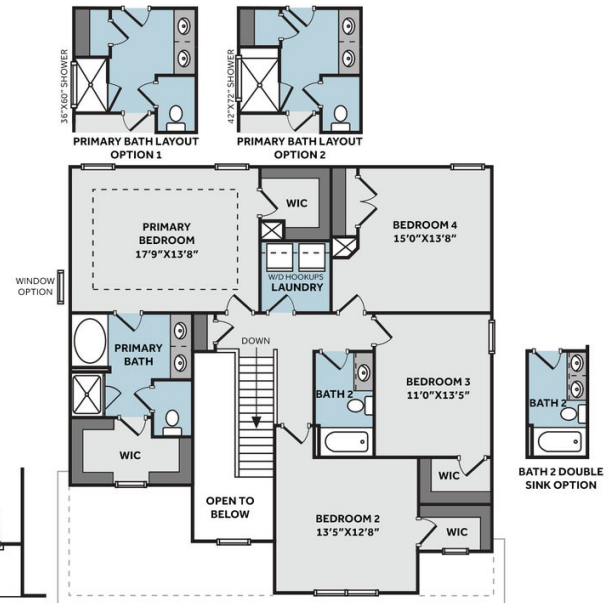

- The entrance of this 2 story home showcases a 2 story ceiling with hanging light fixture.
- Great room with gas log fireplace with floating mantle stained in "Gray Chestnut".
- Covered porch creates the perfect outdoor space and is easily accessible through the breakfast area.
- Eat-in kitchen with large island overlooking the great room, quartz countertops in "New Willow White", subway tile backsplash in "Desert Gray" set in a brick pattern, white shaker cabinets with island painted in "Dovetail", walk-in pantry, built-in desk space, and window over kitchen sink with

...Read More Online

About The Community.

Classic and understated style, coupled with an ideal location and approachable affordability lead you home to Maggie Way! Cool off by the pool or cast a line into the five-acre lake. Your community offers a spacious "Tot Lot" where kids of all ages will have room to roam and scale the brand-new playground. Located in the peaceful rural community of Archer Lodge, Maggie Way might feel like a serene country escape, but it's only a few short minutes from the big city opportunities of Raleigh. For those who want

THE BRUNSWICK
CC2355

FIRST FLOOR

SECOND FLOOR

Prices, plans, dimensions, features, specifications, materials, and availability of homes or communities are subject to change without notice or obligation. Illustrations are artists depictions only and may differ from completed improvements. All prices subject to change without notice. Please contact your sales associate before writing an offer.