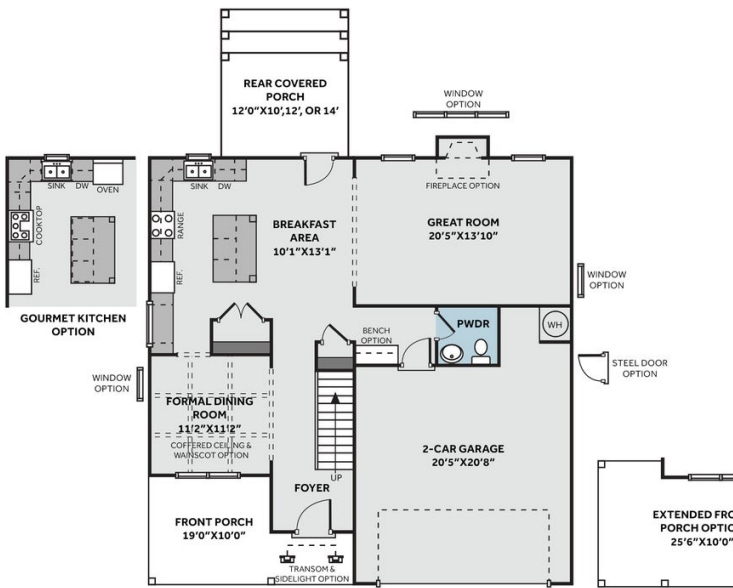

THE BRUNSWICK
CC2355

FIRST FLOOR