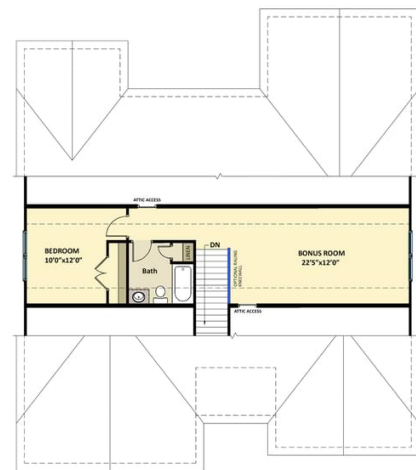

2,432 Sq. Ft.

1.5 Stories

4 Bed

3.0 Bath

Master Bed: Down

About Cambridge

- Great room with optional fireplace
- Open kitchen with breakfast area with views to the backyard and double window option - gourmet kitchen appliance layout option with double wall ovens and cooktop
- First-floor laundry room with optional sink
- Optional covered porch
- Master suite on first floor with beautiful tray ceiling, walk-in closet, master bath with his and hers sinks, garden tub and separate shower; Master bath option 1 and 2 or optional vanity with drawers

...Read More Online

Elevation B

Elevation C

Elevation D

The Cambridge
CC1850

FIRST FLOOR

SECOND FLOOR

Prices, plans, dimensions, features, specifications, materials, and availability of homes or communities are subject to change without notice or obligation. Illustrations are artists depictions only and may differ from completed improvements. All prices subject to change without notice. Please contact your sales associate before writing an offer.