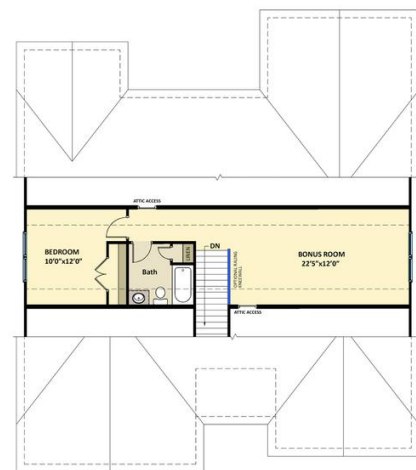

2,432 Sq. Ft.

1.5 Stories

4 Bed

3.0 Bath

Master Bed: Down

## About Cambridge

- Great room with optional gas log fireplace.
- Open kitchen with dining room with views to the backyard and double window option, island with sink overlooking the great room, and pantry; Gourmet kitchen appliance layout option with double wall ovens and cooktop
- First-floor laundry room in garage entry with linen closet, optional sink, and optional upper wall cabinets.
- Dining room with access to option rear covered porch.

...Read More Online

Elevation B

Elevation D

**The Cambridge**  
CC1850

**FIRST FLOOR**

**SECOND FLOOR**

Prices, plans, dimensions, features, specifications, materials, and availability of homes or communities are subject to change without notice or obligation. Illustrations are artists depictions only and may differ from completed improvements. All prices subject to change without notice. Please contact your sales associate before writing an offer.