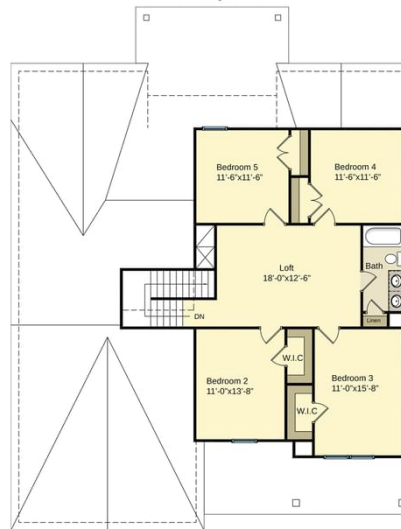

SECOND FLOOR

5BR Option