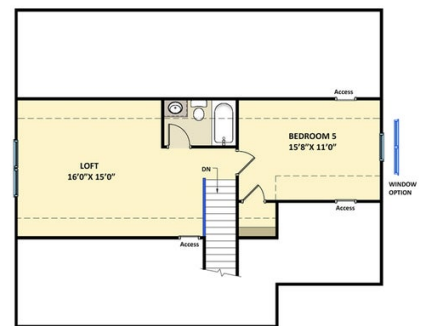

- Elegant formal dining room with stunning coffered ceiling and wainscoting detail; Two-piece crown molding throughout main living space.
- Kitchen with breakfast area features granite countertops, subway tile backsplash, white cabinets, stainless steel microwave, dishwasher, and gas cooktop range, satin nickel finishes, walk-in pantry with wood shelving and frosted glass door, butler pantry, island overlooking the great room, and window over kitchen sink with views to the backyard!
- Carolina room with access to covered porch and grill patio creates a perfect outdoor space

ARCHIVED 5/17/2022

The Kendleton
CC2343

FIRST FLOOR

SECOND FLOOR

THIRD FLOOR

Prices, plans, dimensions, features, specifications, materials, and availability of homes or communities are subject to change without notice or obligation. Illustrations are artists depictions only and may differ from completed improvements. All prices subject to change without notice. Please contact your sales associate before writing an offer.