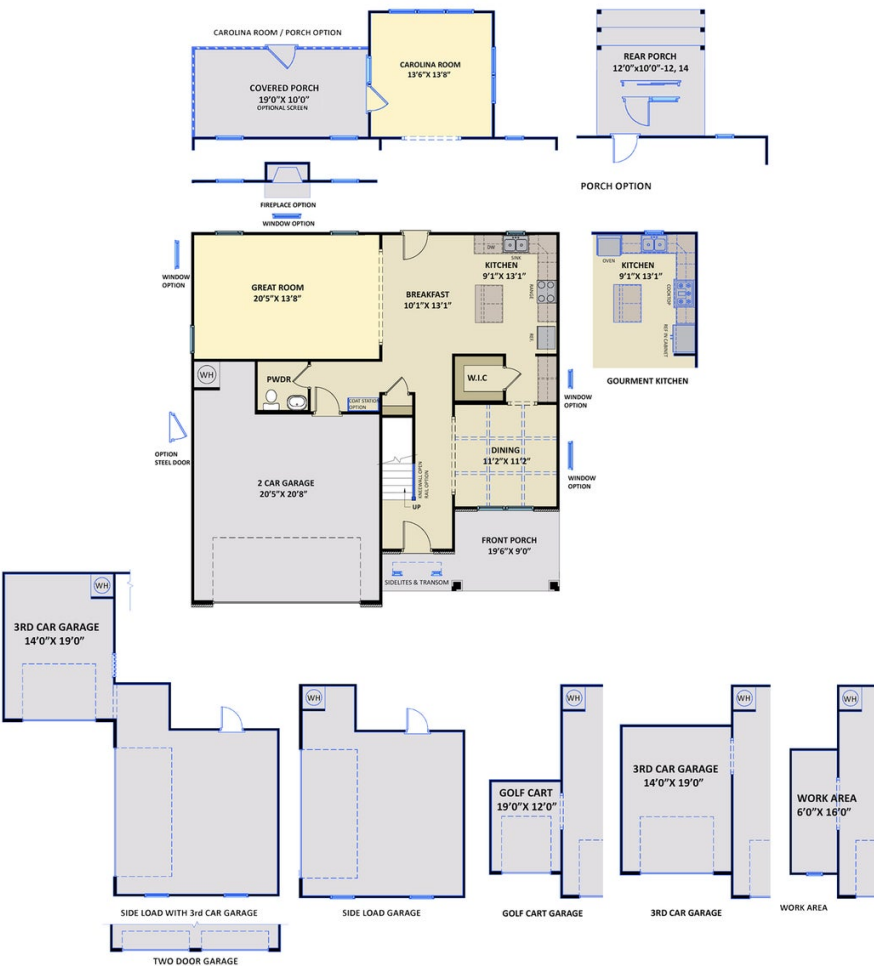

- Elegant formal dining room with stunning coffered ceiling and wainscoting detail; Two-piece crown molding throughout main living space.
- Kitchen with breakfast area features granite countertops, subway tile backsplash, white cabinets, stainless steel microwave, dishwasher, and gas cooktop range, satin nickel finishes, walk-in pantry with wood shelving and frosted glass door, butler pantry, island overlooking the great room, and window over kitchen sink with views to the backyard!
- Carolina room with access to covered porch and grill patio creates a perfect outdoor space

ARCHIVED 5/17/2022

The Kendleton
CC2343

FIRST FLOOR

SECOND FLOOR

THIRD FLOOR

Prices, plans, dimensions, features, specifications, materials, and availability of homes or communities are subject to change without notice or obligation. Illustrations are artists depictions only and may differ from completed improvements. All prices subject to change without notice. Please contact your sales associate before writing an offer.