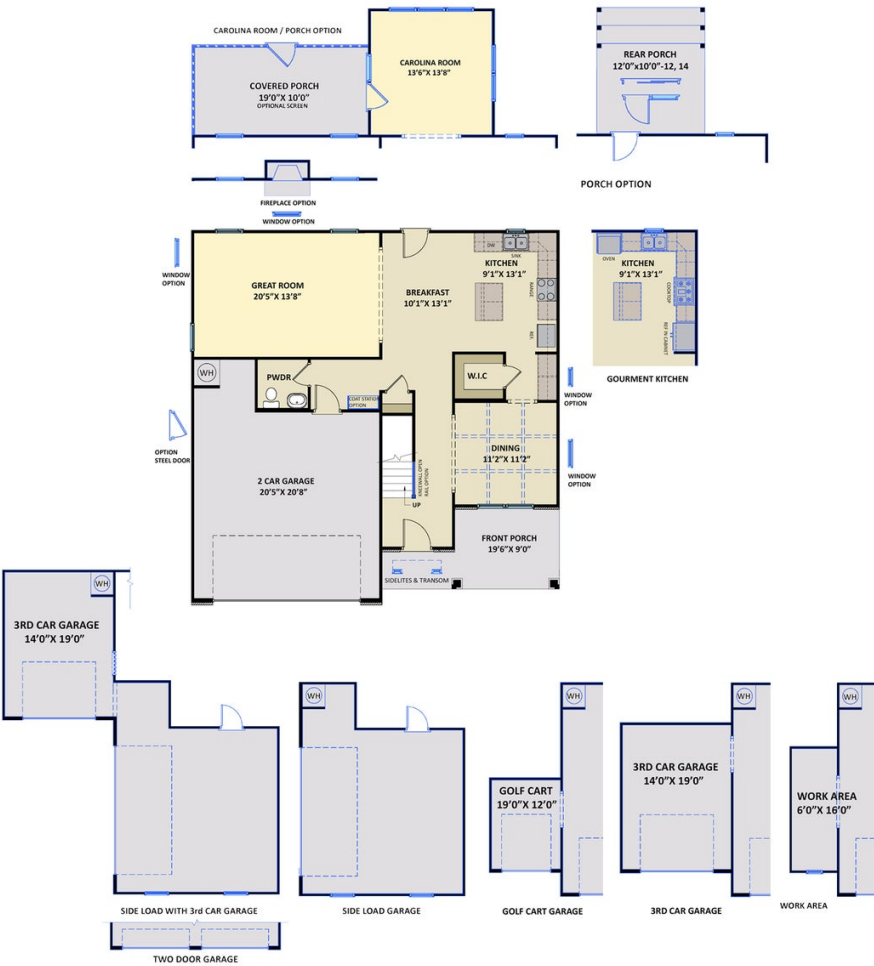

- Elegant formal dining room with stunning coffered ceiling and wainscoting detail; Two-piece crown molding throughout main living space.
- Kitchen with breakfast area features granite countertops, subway tile backsplash, white cabinets, stainless steel microwave, dishwasher, and gas cooktop range, satin nickel finishes, walk-in pantry with wood shelving and frosted glass door, butler pantry, island overlooking the great room, and window over kitchen sink with views to the backyard!
- Carolina room with access to covered porch and grill patio creates a perfect outdoor space

ARCHIVED 5/17/2022

The Kendleton
CC2343

FIRST FLOOR

SECOND FLOOR

THIRD FLOOR

Prices, plans, dimensions, features, specifications, materials, and availability of homes or communities are subject to change without notice or obligation. Illustrations are artists depictions only and may differ from completed improvements. All prices subject to change without notice. Please contact your sales associate before writing an offer.