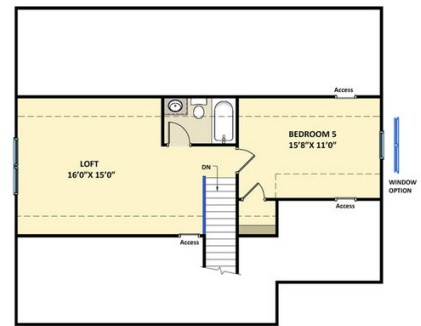

- Elegant formal dining room with stunning coffered ceiling and wainscoting detail; Two-piece crown molding throughout main living space.
- Kitchen with breakfast area features granite countertops, subway tile backsplash, white cabinets, stainless steel microwave, dishwasher, and gas cooktop range, satin nickel finishes, walk-in pantry with wood shelving and frosted glass door, butler pantry, island overlooking the great room, and window over kitchen sink with views to the backyard!
- Carolina room with access to covered porch and grill patio creates a perfect outdoor space

ARCHIVED 5/17/2022

The Kendleton
CC2343

FIRST FLOOR

SECOND FLOOR

THIRD FLOOR

Prices, plans, dimensions, features, specifications, materials, and availability of homes or communities are subject to change without notice or obligation. Illustrations are artists depictions only and may differ from completed improvements. All prices subject to change without notice. Please contact your sales associate before writing an offer.