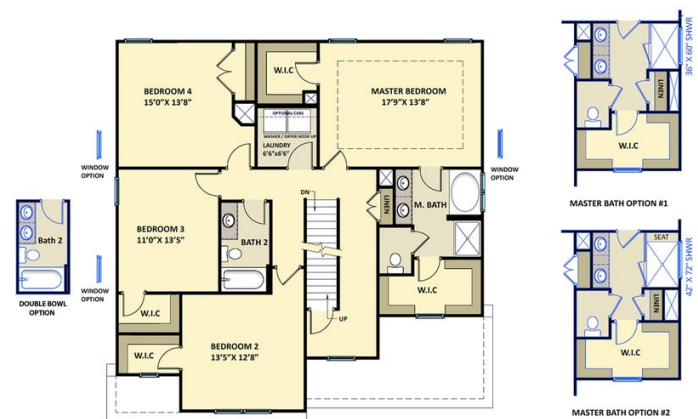

SECOND FLOOR