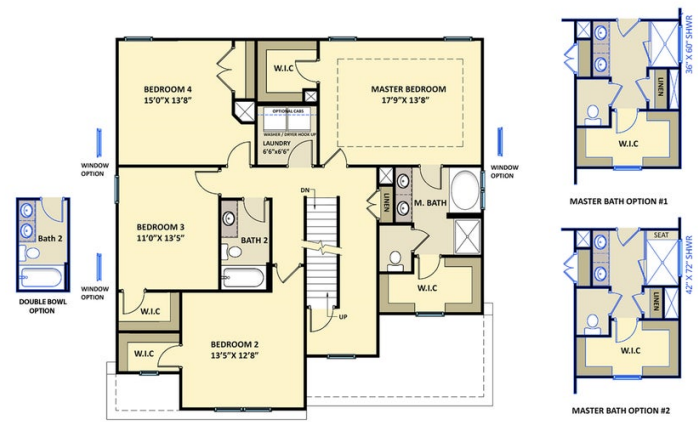

SECOND FLOOR