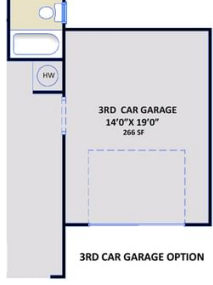

Elevation C

3,156 Sq Ft

2.0 Story

5 Beds

3.0 Baths

2 Car Garage

Master Bedroom: Up

MASTER BATH OPTION 1

MASTER BATH OPT. 2

SIDE LOAD GARAGE OPTION

GOLF CART OPTION

WORK AREA OPTION

3RD CAR GARAGE OPTION