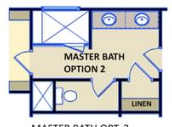

**The Roanoke**  
CC3156

**FIRST FLOOR**

**SECOND FLOOR**

REAR COVERED PORCH OPTION

OPTIONAL 6/0 SLIDING DOOR

OPTIONAL 5/4 ATRIUM DOOR

GOURMET KITCHEN OPTION

OPTIONAL STEEL DOOR

MASTER BATH OPTION 1

MASTER BATH OPT. 2

SIDE LOAD GARAGE OPTION

GOLF CART OPTION

WORK AREA OPTION

3RD CAR GARAGE OPTION