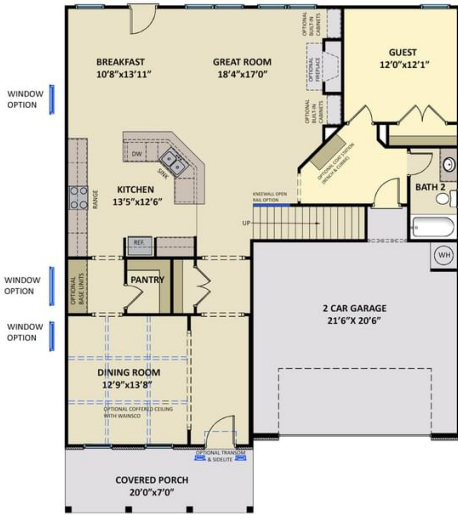

## About 5920 Sweet Gum Drive

- Great Room with gas fireplace and built-in cabinets
- Elegant formal dining room with stunning coffered ceiling and wainscoting detail
- Kitchen features granite countertops, subway tile backsplash, white cabinets, stainless steel microwave, dishwasher, and gas cooktop range, satin nickel finishes, sink overlooking the great room, breakfast area, spacious butler's pantry, and pantry with frosted glass door and wooden shelves
- Guest room on 1st floor with access to hall bath with tub/shower combination

**The Roanoke**  
CC3156

**FIRST FLOOR**

**SECOND FLOOR**

REAR COVERED PORCH OPTION

OPTIONAL 6/0 SLIDING DOOR

OPTIONAL 5/4 ATRIUM DOOR

GOURMET KITCHEN OPTION

OPTIONAL STEEL DOOR

MASTER BATH OPTION 1

MASTER BATH OPT. 2

SIDE LOAD GARAGE OPTION

GOLF CART OPTION

WORK AREA OPTION

3RD CAR GARAGE OPTION