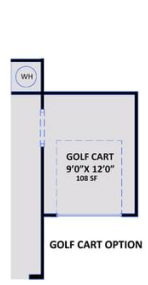

**The Roanoke**  
CC3156

**FIRST FLOOR**

**SECOND FLOOR**

REAR COVERED PORCH OPTION

OPTIONAL 6/0 SLIDING DOOR

OPTIONAL 5/4 ATRIUM DOOR

GOURMET KITCHEN OPTION

OPTIONAL STEEL DOOR

MASTER BATH OPTION 1

MASTER BATH OPT. 2

SIDE LOAD GARAGE OPTION

GOLF CART OPTION

WORK AREA OPTION

3RD CAR GARAGE OPTION