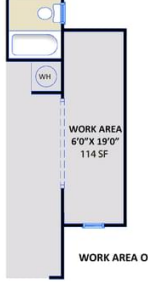

Elevation C

3,156 Sq Ft

2.0 Story

5 Beds

3.0 Baths

2 Car Garage

Master Bedroom: Up

MASTER BATH OPTION 1

MASTER BATH OPT. 2

SIDE LOAD GARAGE OPTION

GOLF CART OPTION

WORK AREA OPTION

3RD CAR GARAGE OPTION