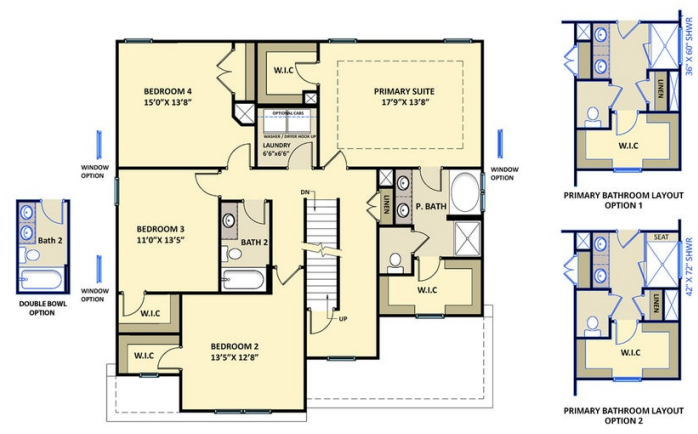

SECOND FLOOR