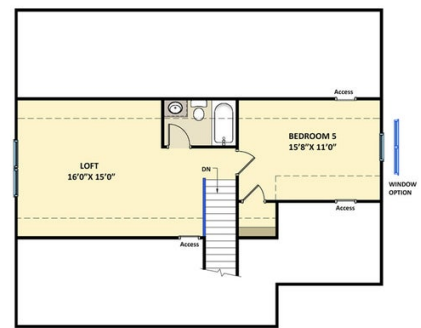

- Elegant formal dining room painted in Sherwin Williams "Tidewater" with stunning coffered ceiling and wainscoting detail; Two-piece crown molding throughout main living space.
- Kitchen with breakfast area features granite countertops in "Everest", arctic white subway tile backsplash, white shaker cabinets, walk-in pantry with wood shelving and frosted glass door, butler pantry, island overlooking the great room, and window over kitchen sink with views to the backyard; stainless steel microwave, dishwasher, and gas range.
- Carolina room with access to covered porch and grill patio creates a perfect outdoor space.

ARCHIVED 2/13/2023

The Kendleton
CC2343

FIRST FLOOR

SECOND FLOOR

THIRD FLOOR

Prices, plans, dimensions, features, specifications, materials, and availability of homes or communities are subject to change without notice or obligation. Illustrations are artists depictions only and may differ from completed improvements. All prices subject to change without notice. Please contact your sales associate before writing an offer.