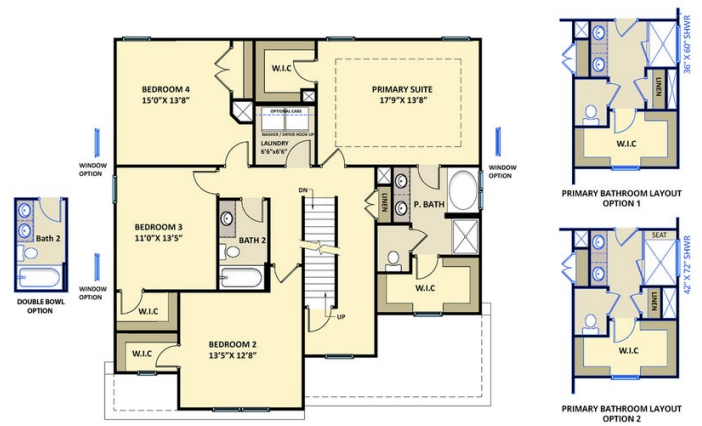

SECOND FLOOR