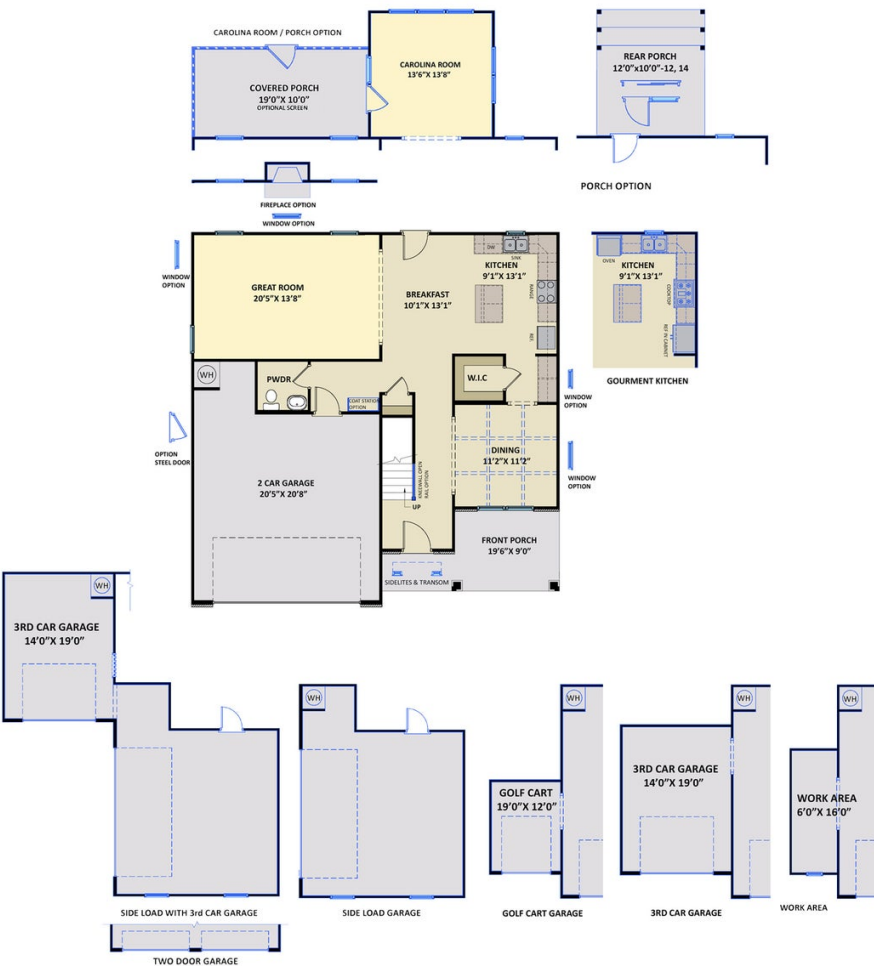

- Elegant formal dining room painted in Sherwin Williams "Tidewater" with stunning coffered ceiling and wainscoting detail; Two-piece crown molding throughout main living space.
- Kitchen with breakfast area features granite countertops in "Everest", arctic white subway tile backsplash, white shaker cabinets, walk-in pantry with wood shelving and frosted glass door, butler pantry, island overlooking the great room, and window over kitchen sink with views to the backyard; stainless steel microwave, dishwasher, and gas range.
- Carolina room with access to covered porch and grill patio creates a perfect outdoor space.

ARCHIVED 2/13/2023

The Kendleton
CC2343

FIRST FLOOR

SECOND FLOOR

THIRD FLOOR

Prices, plans, dimensions, features, specifications, materials, and availability of homes or communities are subject to change without notice or obligation. Illustrations are artists depictions only and may differ from completed improvements. All prices subject to change without notice. Please contact your sales associate before writing an offer.