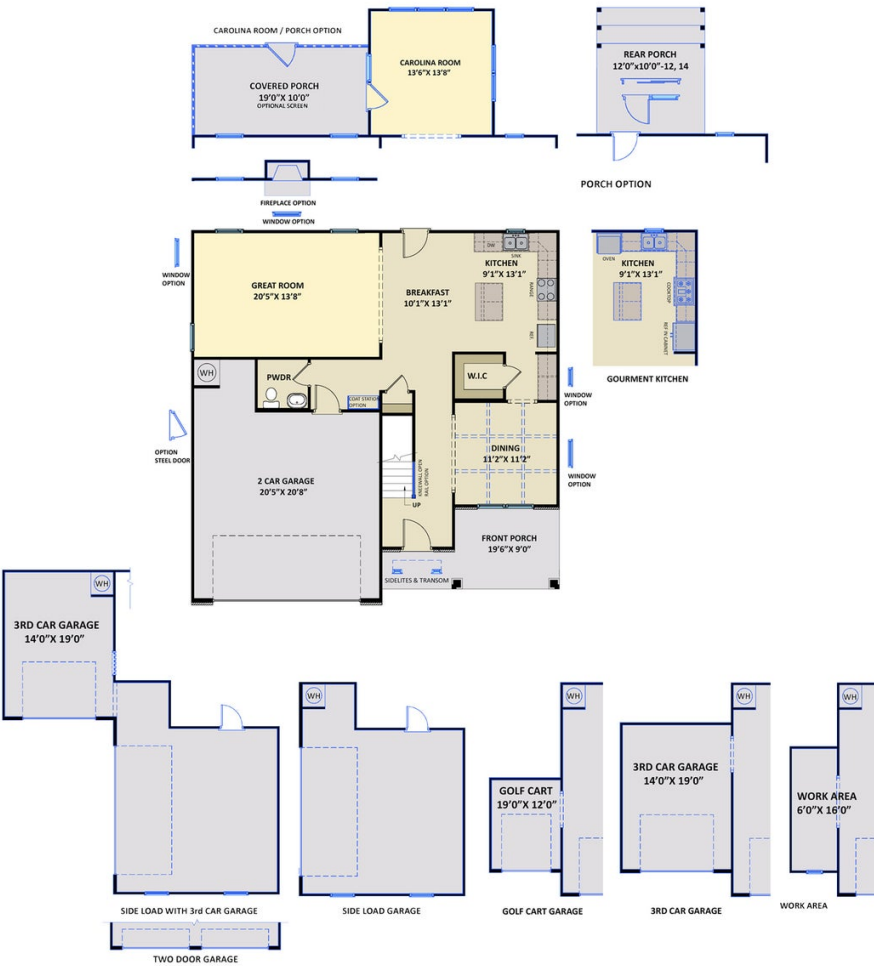

Elevation E

3,281 Sq Ft

2.5 Story

5 Beds

3.5 Baths

2 Car Garage

Primary Bedroom: Up

## About 5925 Sweet Gum Drive

- Elegant formal dining room painted in Sherwin Williams "Tidewater" with stunning coffered ceiling and wainscoting detail; Two-piece crown molding throughout main living space.
- Kitchen with breakfast area features granite countertops in "Everest", arctic white subway tile backsplash, white shaker cabinets, walk-in pantry with wood shelving and frosted glass door, butler pantry, island overlooking the great room, and window over kitchen sink with views to the backyard; stainless steel microwave, dishwasher, and gas range.
- Carolina room with access to covered porch and grill patio creates a perfect outdoor space.

ARCHIVED 2/13/2023

**The Kendleton**  
CC2343

**FIRST FLOOR**

**SECOND FLOOR**

**THIRD FLOOR**

Prices, plans, dimensions, features, specifications, materials, and availability of homes or communities are subject to change without notice or obligation. Illustrations are artists depictions only and may differ from completed improvements. All prices subject to change without notice. Please contact your sales associate before writing an offer.