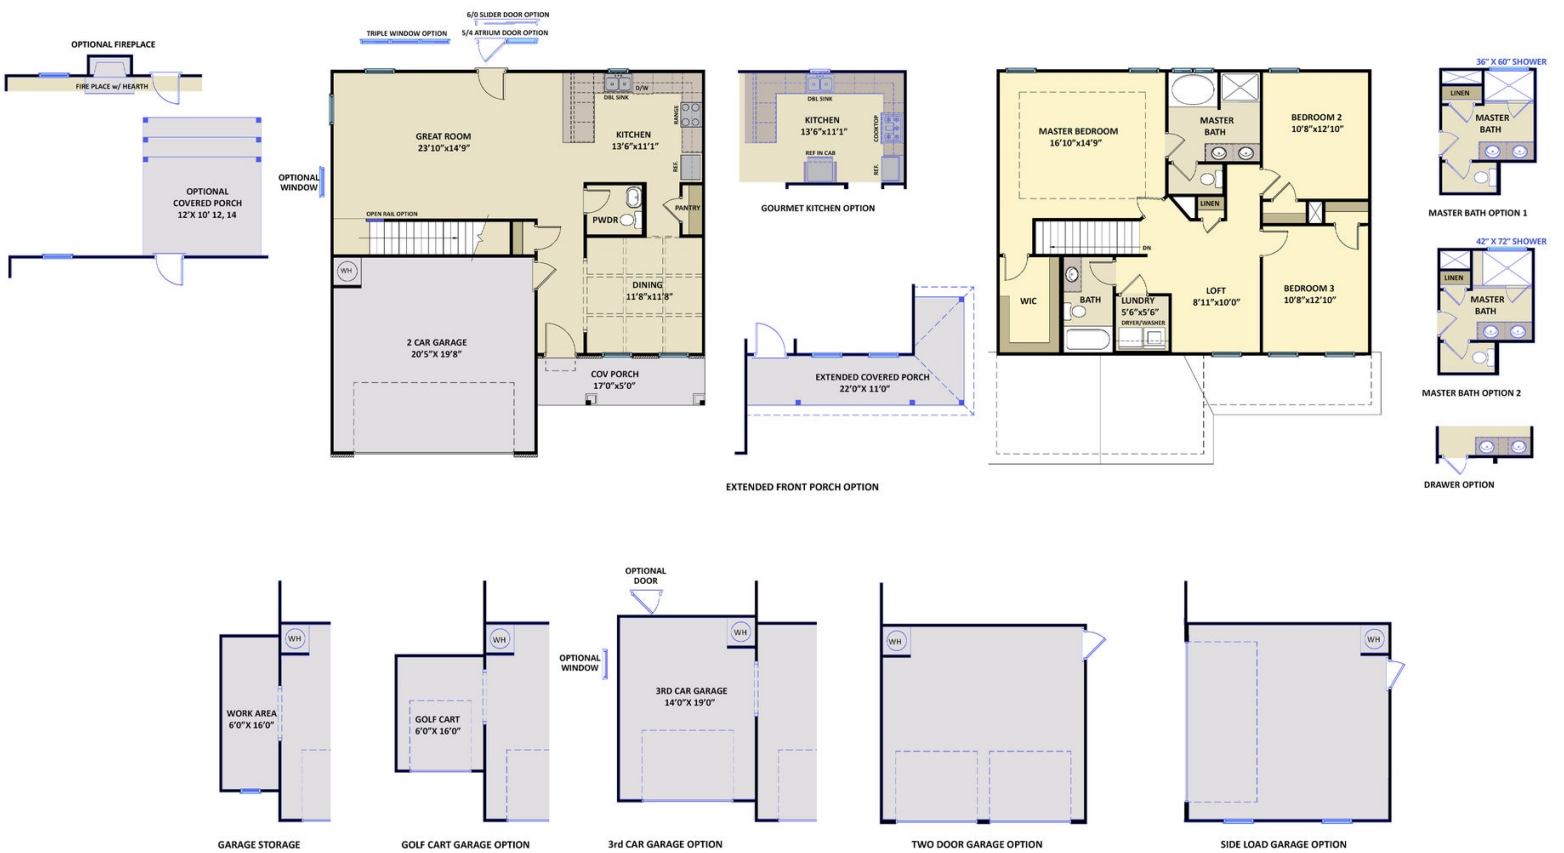

Primary Bedroom: Up

About 5957 Appomattox Drive

- Great room with gas log fireplace and 2 piece crown molding
- Covered porch and grill patio creates the perfect outdoor space
- Open kitchen features granite countertops, subway tile backsplash, white cabinets, stainless steel microwave, dishwasher, and gas cooktop range, satin nickel finishes, pantry with wood shelving and frosted glass door, and sink with views to the backyard
- Elegant formal dining room with stunning coffered ceiling and wainscoting detail
- Half bath with tile flooring, pedestal sink, and oval mirror

ARCHIVED

The Meadowbrook
 CC1997

FIRST FLOOR

SECOND FLOOR

Prices, plans, dimensions, features, specifications, materials, and availability of homes or communities are subject to change without notice or obligation. Illustrations are artists depictions only and may differ from completed improvements. All prices subject to change without notice. Please contact your sales associate before writing an offer.