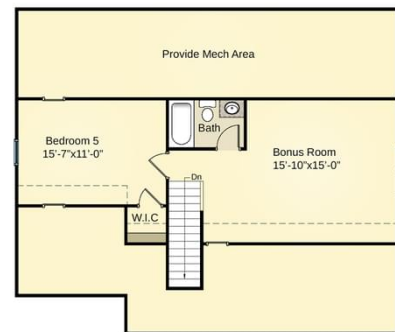

THIRD FLOOR