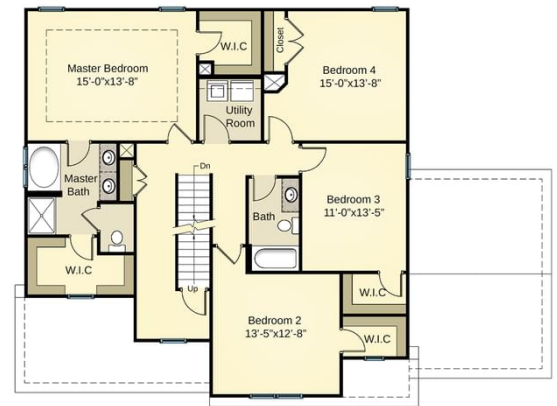

Elevation E

3,281 Sq Ft

2.5 Story

4 Beds

2.5 Baths

2 Car Garage

Master Bedroom: Up

## About 6005 Sweet Gum Drive

- Elegant formal dining room with stunning coffered ceiling and wainscoting detail; Two piece crown molding throughout main living space.
- Kitchen with breakfast area features granite countertops, subway tile backsplash, white cabinets, stainless steel microwave, dishwasher, and smooth cooktop range, satin nickel finishes, walk-in pantry, butler pantry, island overlooking the great room, and window over kitchen sink with views to the backyard!
- Carolina room with access to covered porch and grill patio creates a perfect outdoor space

**The Kendleton**  
CC2343

**FIRST FLOOR**

**THIRD FLOOR**

**SECOND FLOOR**

Prices, plans, dimensions, features, specifications, materials, and availability of homes or communities are subject to change without notice or obligation. Illustrations are artists depictions only and may differ from completed improvements. All prices subject to change without notice. Please contact your sales associate before writing an offer.