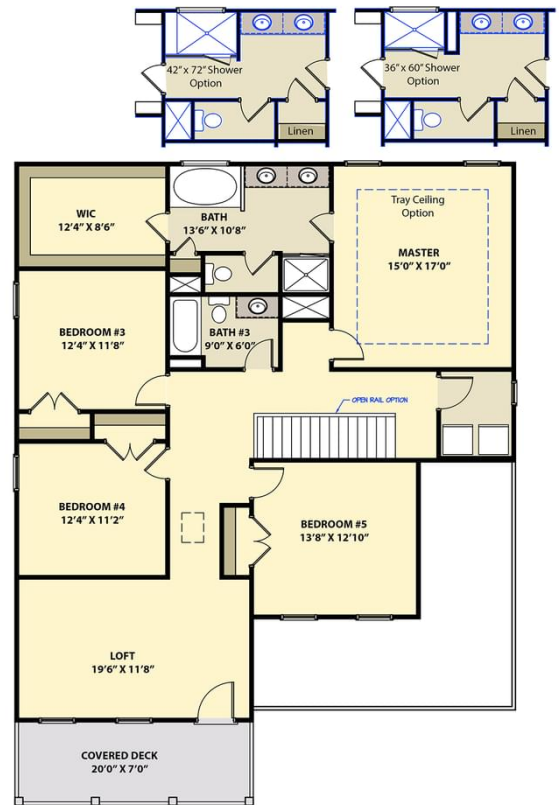

Elevation C

3,156 Sq Ft

2.0 Story

5 Beds

3.0 Baths

2 Car Garage

Master Bedroom: Up

About 6036 Sweet Gum Drive

- Great Room with gas fireplace and built-ins
- Elegant formal dining room with stunning coffered ceiling and wainscoting detail
- Kitchen features granite countertops, subway tile backsplash, white cabinets, stainless steel microwave, dishwasher, and smooth top range, satin nickel finishes, sink overlooking the great room, breakfast area, spacious butler's pantry, and pantry with frosted glass door and wooden shelves.
- Guest room on 1st floor with access to hall bath with tub/shower combination.

The Roanoke
CC3156

FIRST FLOOR

SECOND FLOOR

Prices, plans, dimensions, features, specifications, materials, and availability of homes or communities are subject to change without notice or obligation. Illustrations are artists depictions only and may differ from completed improvements. All prices subject to change without notice. Please contact your sales associate before writing an offer.