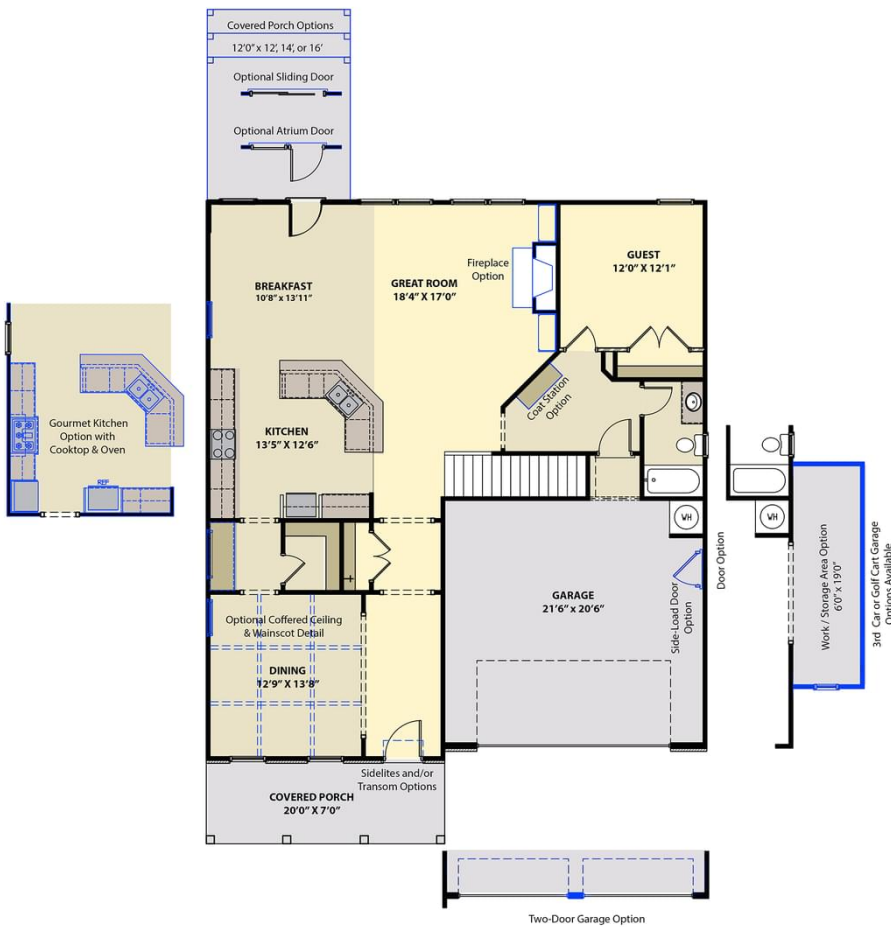

The Roanoke
CC3156

FIRST FLOOR