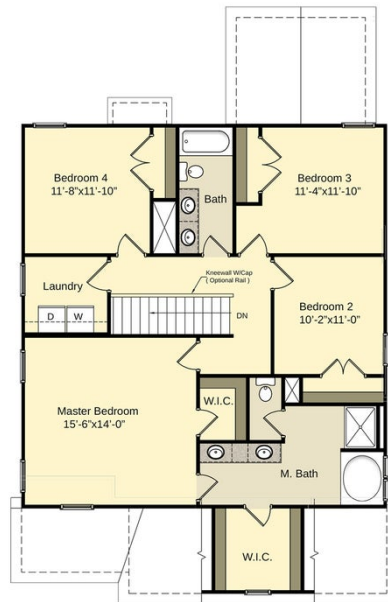

Elevation C - Archived 3/30/2022

2,424 Sq Ft

2.5 Story

4 Beds

2.5 Baths

2 Car Garage

Primary Bedroom: Up

## About 6144 Sand Ridge Avenue

- Great room with gas log fireplace
- Eat in kitchen features granite countertops, subway tile backsplash, white cabinets, stainless steel microwave, dishwasher, and smooth cooktop range, satin nickel finishes, pantry with frosted glass door and wooden shelves, and breakfast area with island
- Covered rear porch and grill patio are perfect for entertaining
- Half bath with white cabinet & cultured marble countertop, and tile flooring
- All bedrooms on second floor convenient to laundry room with tile flooring and hall bath with tile

ARCHIVED 2/9/2022

**The Bailey**  
CC2136

FIRST FLOOR

SECOND FLOOR

SECOND FLOOR WITH BONUS ROOM

THIRD FLOOR

Prices, plans, dimensions, features, specifications, materials, and availability of homes or communities are subject to change without notice or obligation. Illustrations are artists depictions only and may differ from completed improvements. All prices subject to change without notice. Please contact your sales associate before writing an offer.