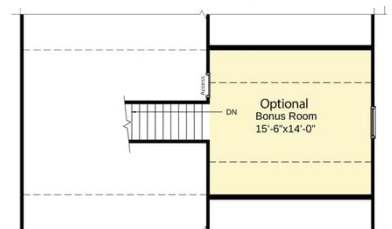

2,136 Sq. Ft.

2 Stories

4 Bed

2.5 Bath

Master Bed: Up

About Bailey

- Great room with fireplace
- Kitchen and breakfast area with island
- Gourmet kitchen option with double ovens
- Optional rear porch
- All bedrooms on second floor.
- Master suite with tray ceiling option, walk-in closet, his and hers sinks, garden tub, separate shower and private water closet.

...Read More Online

Elevation C

Elevation K

The Bailey
CC2136

FIRST FLOOR

SECOND FLOOR

SECOND FLOOR WITH BONUS ROOM

THIRD FLOOR