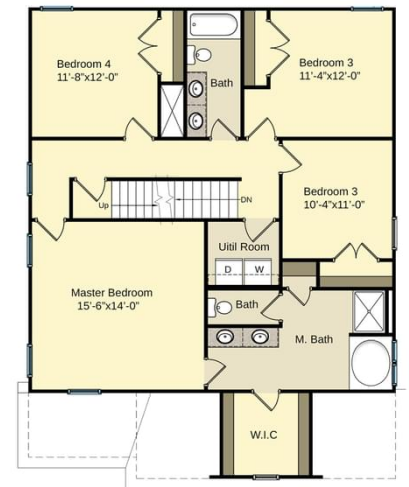

2,136 Sq. Ft.

2 Stories

4 Bed

2.5 Bath

Master Bed: Up

About Bailey

- Great room with fireplace
- Kitchen and breakfast area with island
- Gourmet kitchen option with double ovens
- Optional rear porch
- All bedrooms on second floor.
- Master suite with tray ceiling option, walk-in closet, his and hers sinks, garden tub, separate shower and private water closet.

...Read More Online

Elevation C

Elevation K

The Bailey
CC2136

FIRST FLOOR

SECOND FLOOR

SECOND FLOOR WITH BONUS ROOM

THIRD FLOOR