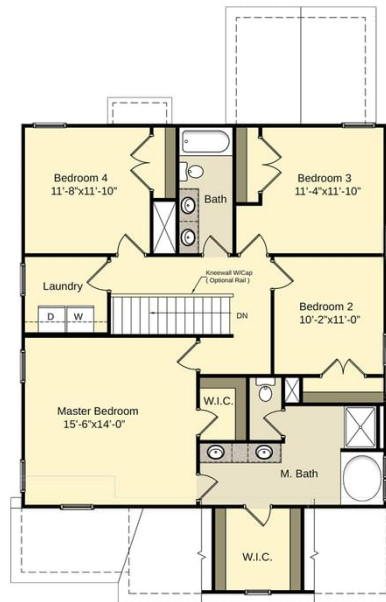

2,136 Sq. Ft.

2 Stories

4 Bed

2.5 Bath

Master Bed: Up

About Bailey

- Great room with fireplace
- Kitchen and breakfast area with island
- Gourmet kitchen option with double ovens
- Optional rear porch
- All bedrooms on second floor.
- Master suite with tray ceiling option, walk-in closet, his and hers sinks, garden tub, separate shower and private water closet.

...Read More Online

Elevation C

Elevation K

The Bailey
CC2136

FIRST FLOOR

SECOND FLOOR

SECOND FLOOR WITH BONUS ROOM

THIRD FLOOR