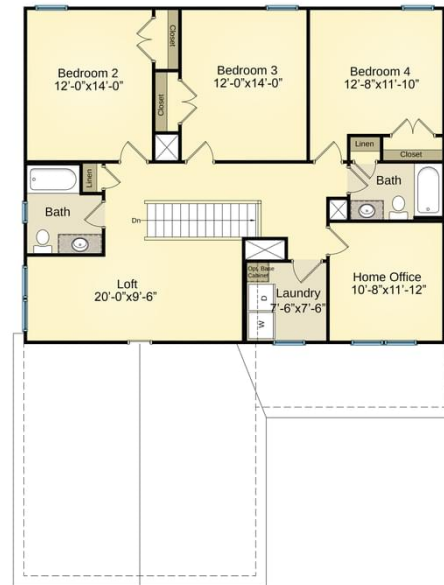

Elevation D

2,560 Sq Ft

2.0 Story

4 Beds

3.5 Baths

2 Car Garage

Master Bedroom: Down

About 4317 Glen Castle Way

- Master suite on first floor with tray ceiling, his and hers sinks with cultured marble vanity, framed mirrors, separate tile shower, linen closet, tile flooring, private water closet, walk-in closet
- Great room with gas log fireplace
- Covered porch and grill patio creates the perfect outdoor living space
- Elegant formal Dining Room with coffered ceiling and wainscoting detail
- Kitchen features granite countertops, subway tile backsplash, white cabinets, stainless steel microwave, dishwasher, and gas range, satin nickel finishes, with breakfast area, island with sink

The Clayton
CC2560

FIRST FLOOR

SECOND FLOOR

Prices, plans, dimensions, features, specifications, materials, and availability of homes or communities are subject to change without notice or obligation. Illustrations are artists depictions only and may differ from completed improvements. All prices subject to change without notice. Please contact your sales associate before writing an offer.