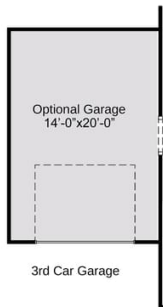

3 Beds

2.5 Baths

2 Car Garage

Master Bedroom: Up

About 3000 Dearing Court

- Office with barn door entry and walk-in-closet on first floor
- Eat-in kitchen features granite countertops, subway tile backsplash, white cabinets, stainless steel microwave, dishwasher, and gas cooktop range, satin nickel finishes, island with sink overlooking the great room, and corner pantry
- Breakfast area with access to covered porch
- Great room with gas log fireplace
- Half bath with pedestal sink and oval mirror

The Aberdeen
CC2234

FIRST FLOOR

SECOND FLOOR

Side Load Garage

3rd Car Garage

Prices, plans, dimensions, features, specifications, materials, and availability of homes or communities are subject to change without notice or obligation. Illustrations are artists depictions only and may differ from completed improvements. All prices subject to change without notice. Please contact your sales associate before writing an offer.