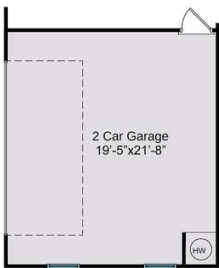

3 Beds

2.5 Baths

2 Car Garage

Master Bedroom: Up

About 3000 Dearing Court

- Office with barn door entry and walk-in-closet on first floor
- Eat-in kitchen features granite countertops, subway tile backsplash, white cabinets, stainless steel microwave, dishwasher, and gas cooktop range, satin nickel finishes, island with sink overlooking the great room, and corner pantry
- Breakfast area with access to covered porch
- Great room with gas log fireplace
- Half bath with pedestal sink and oval mirror

The Aberdeen
CC2234

FIRST FLOOR

SECOND FLOOR

Side Load Garage

3rd Car Garage

Prices, plans, dimensions, features, specifications, materials, and availability of homes or communities are subject to change without notice or obligation. Illustrations are artists depictions only and may differ from completed improvements. All prices subject to change without notice. Please contact your sales associate before writing an offer.