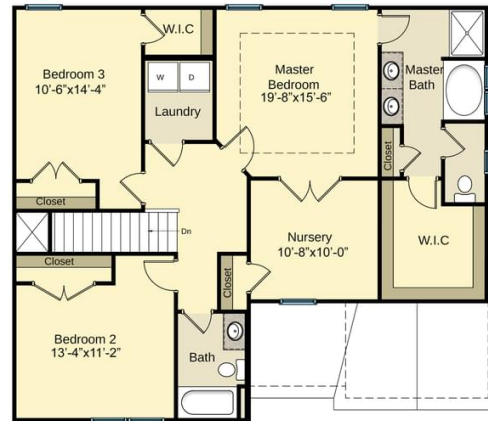

3 Beds

2.5 Baths

2 Car Garage

Master Bedroom: Up

About 3000 Dearing Court

- Office with barn door entry and walk-in-closet on first floor
- Eat-in kitchen features granite countertops, subway tile backsplash, white cabinets, stainless steel microwave, dishwasher, and gas cooktop range, satin nickel finishes, island with sink overlooking the great room, and corner pantry
- Breakfast area with access to covered porch
- Great room with gas log fireplace
- Half bath with pedestal sink and oval mirror

The Aberdeen
CC2234

FIRST FLOOR

SECOND FLOOR

Side Load Garage

3rd Car Garage

Prices, plans, dimensions, features, specifications, materials, and availability of homes or communities are subject to change without notice or obligation. Illustrations are artists depictions only and may differ from completed improvements. All prices subject to change without notice. Please contact your sales associate before writing an offer.