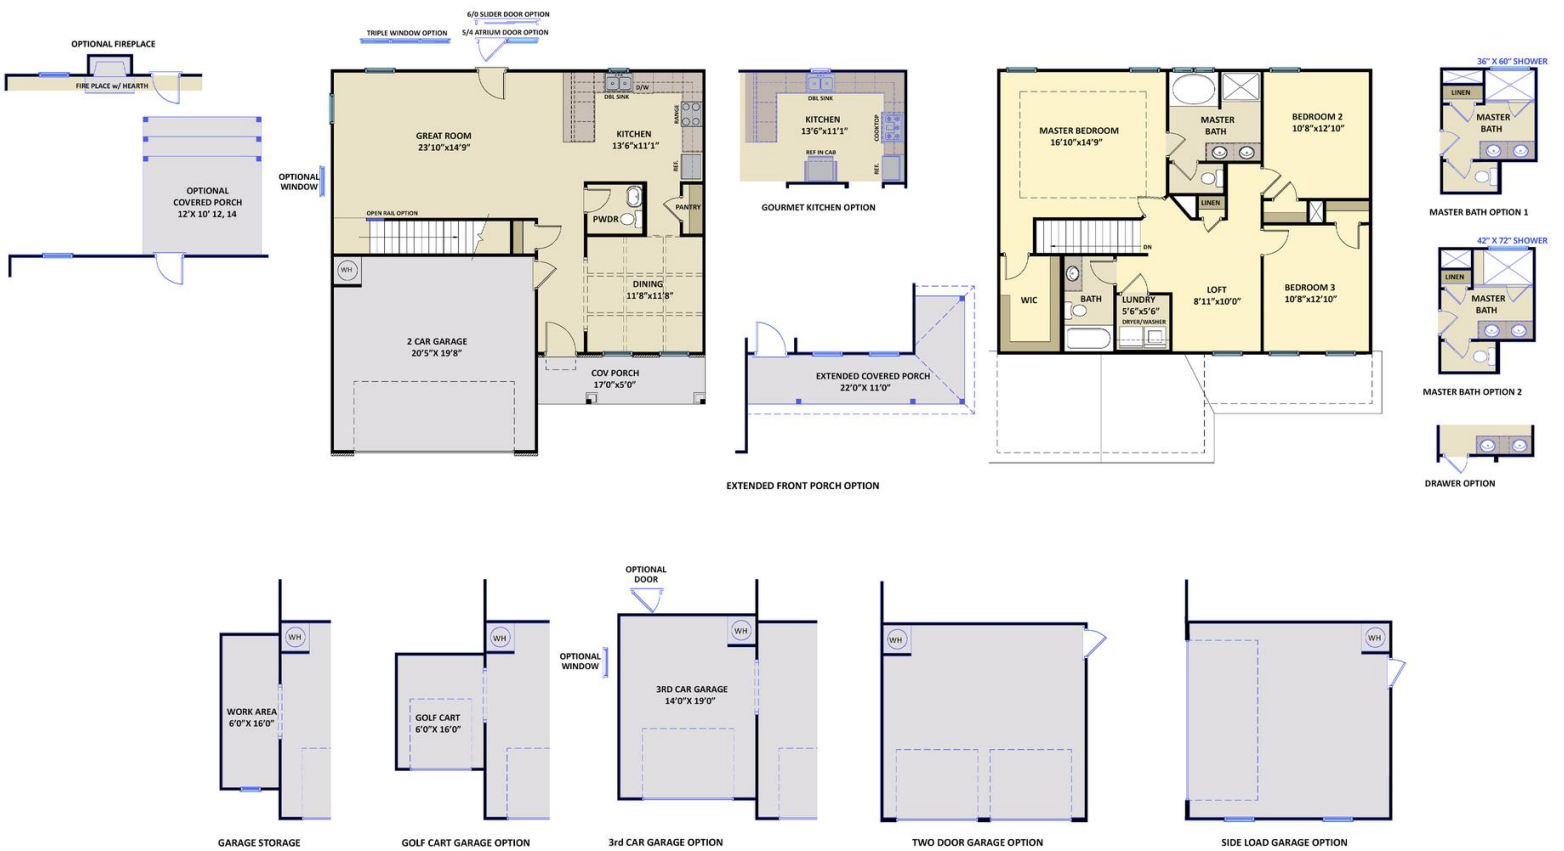

## About 3002 Dearing Court

- Great room with gas log fireplace
- Covered porch creates the perfect outdoor space
- Open kitchen features granite countertops, subway tile backsplash, white cabinets, stainless steel microwave, dishwasher, and gas cooktop range, satin nickel finishes, pantry, and sink with views to the backyard
- Elegant formal dining room with stunning coffered ceiling and wainscoting detail
- Half bath with tile flooring, pedestal sink, and oval mirror

**The Meadowbrook**  
CC1997

**FIRST FLOOR**

**SECOND FLOOR**

Prices, plans, dimensions, features, specifications, materials, and availability of homes or communities are subject to change without notice or obligation. Illustrations are artists depictions only and may differ from completed improvements. All prices subject to change without notice. Please contact your sales associate before writing an offer.