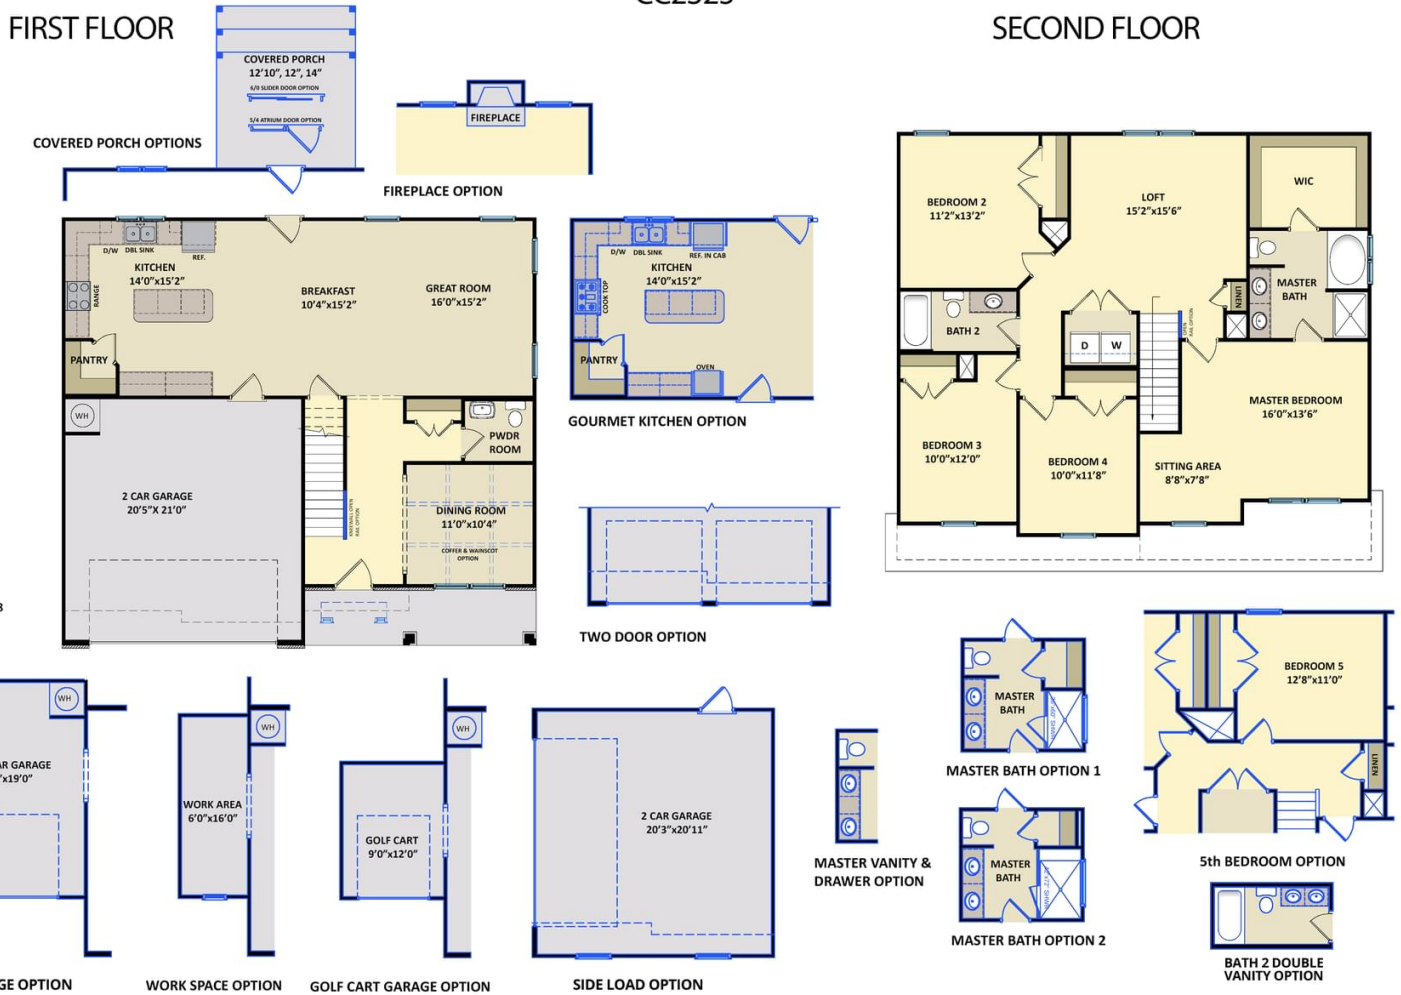

The Drayton
CC2325

Prices, plans, dimensions, features, specifications, materials, and availability of homes or communities are subject to change without notice or obligation. Illustrations are artists depictions only and may differ from completed improvements. All prices subject to change without notice. Please contact your sales associate before writing an offer.