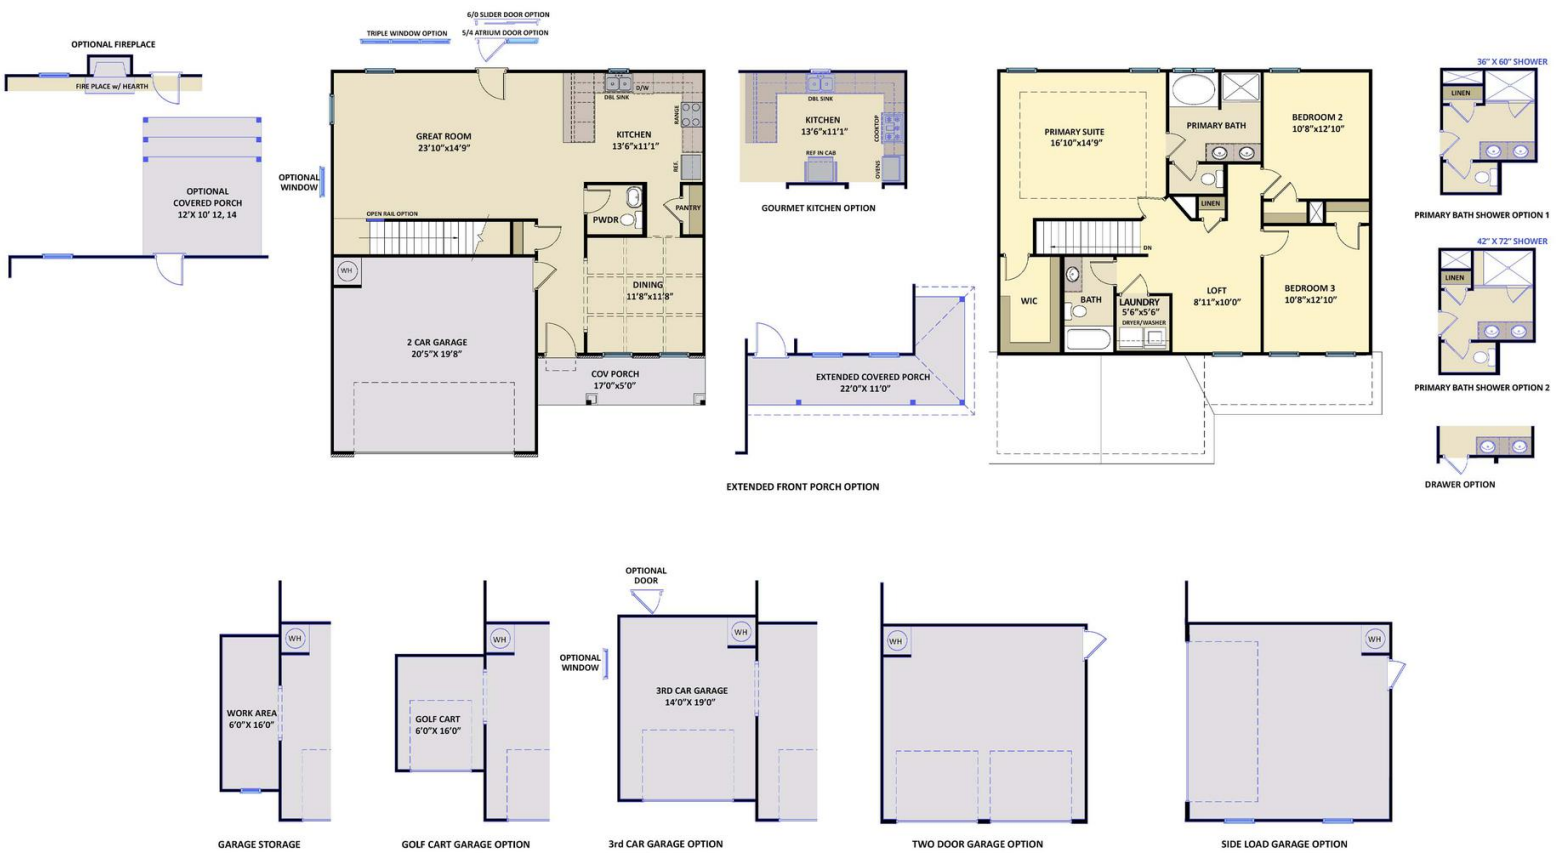

About 303 Gable End Court

- Great room with gas log fireplace with decorative mantle and granite surround in "Absolute Black".
- Covered porch creates the perfect outdoor space and is easily accessible through the great room.
- Open kitchen features granite countertops in "Luna Pearl", subway tile backsplash in "Desert Gray" set in a brick pattern, white shaker cabinets, pantry, and sink with views to the backyard; stainless steel microwave, dishwasher, and gas range.
- Elegant formal dining room painted in Sherwin Williams "Cityscape" with coffered ceiling and picture frame wainscoting detail.

The Meadowbrook
CC1997

FIRST FLOOR

SECOND FLOOR

Prices, plans, dimensions, features, specifications, materials, and availability of homes or communities are subject to change without notice or obligation. Illustrations are artists depictions only and may differ from completed improvements. All prices subject to change without notice. Please contact your sales associate before writing an offer.